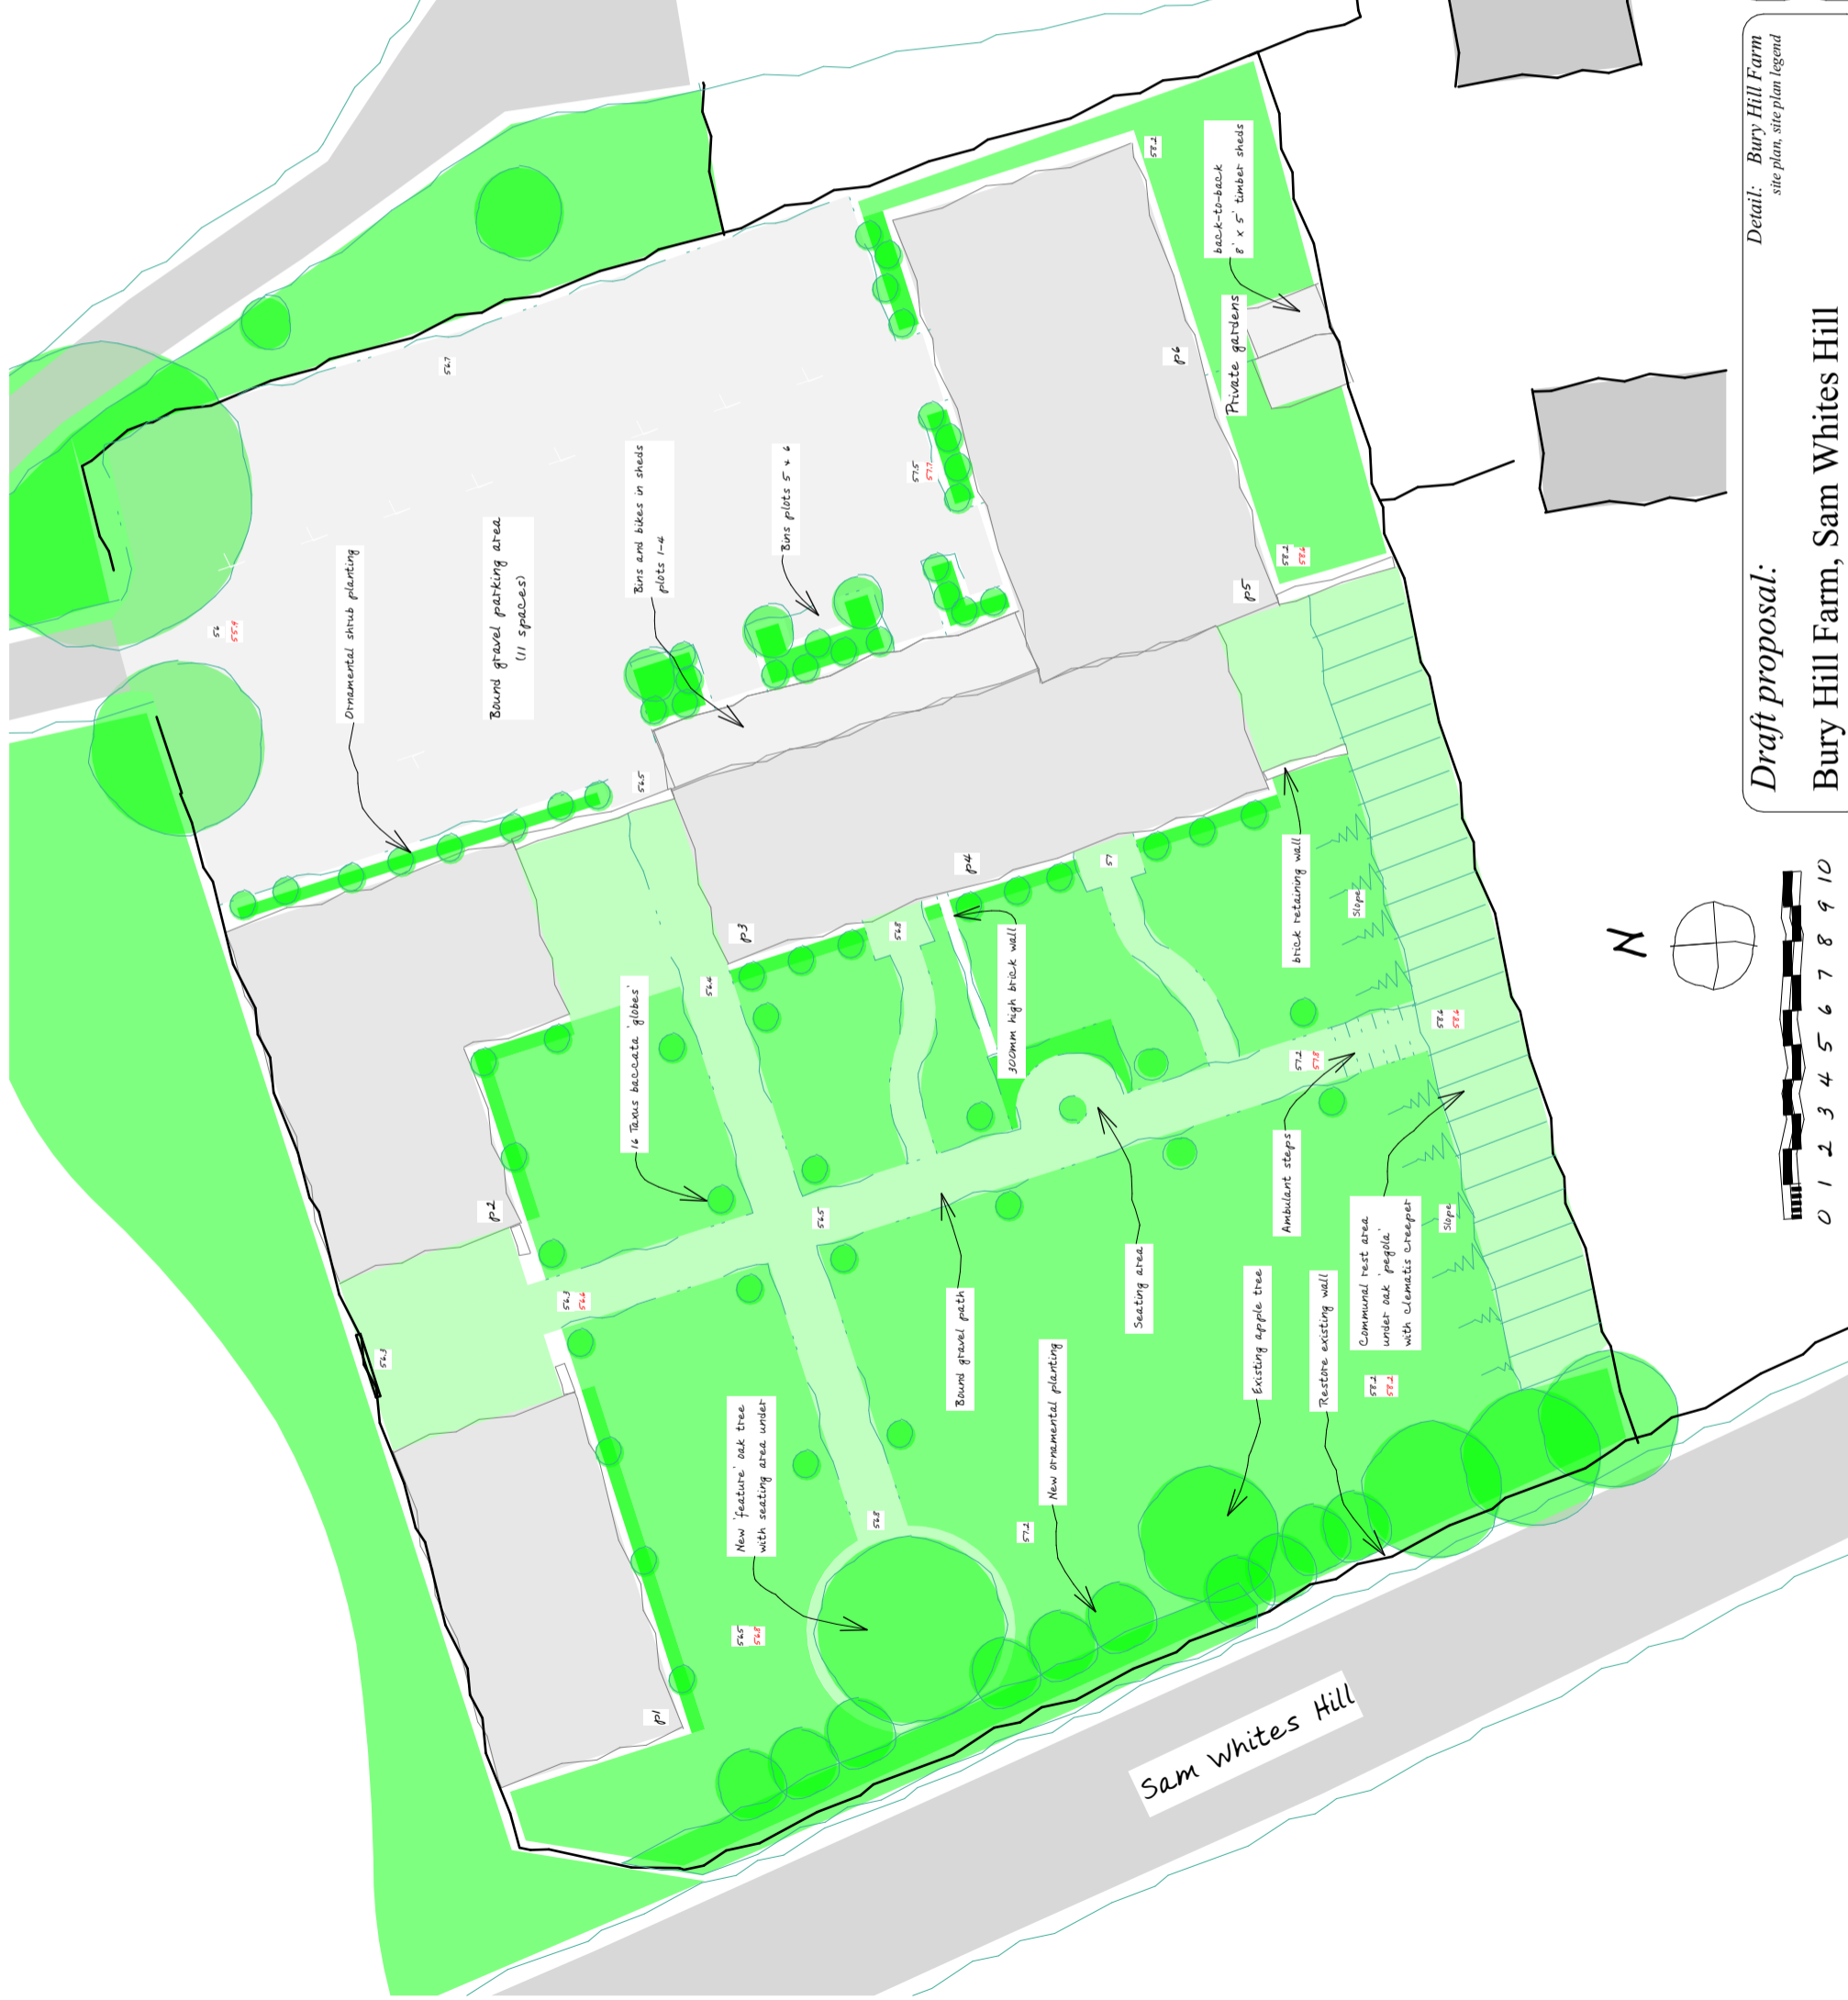

Legend

Tree

Proposed Planting

Bound gravel - grey

Bound gravel - buff

Grass

Existing level ADD

52.7

New level ADD

52.7

Detail: Bury Hill Farm
site plan, site plan legend

Draft proposal:
Bury Hill Farm, Sam Whites Hill

Date 22/01/2020

Scale 1:200

@A3

Dwg no. BHF19_04PR.06

Drawn By JL