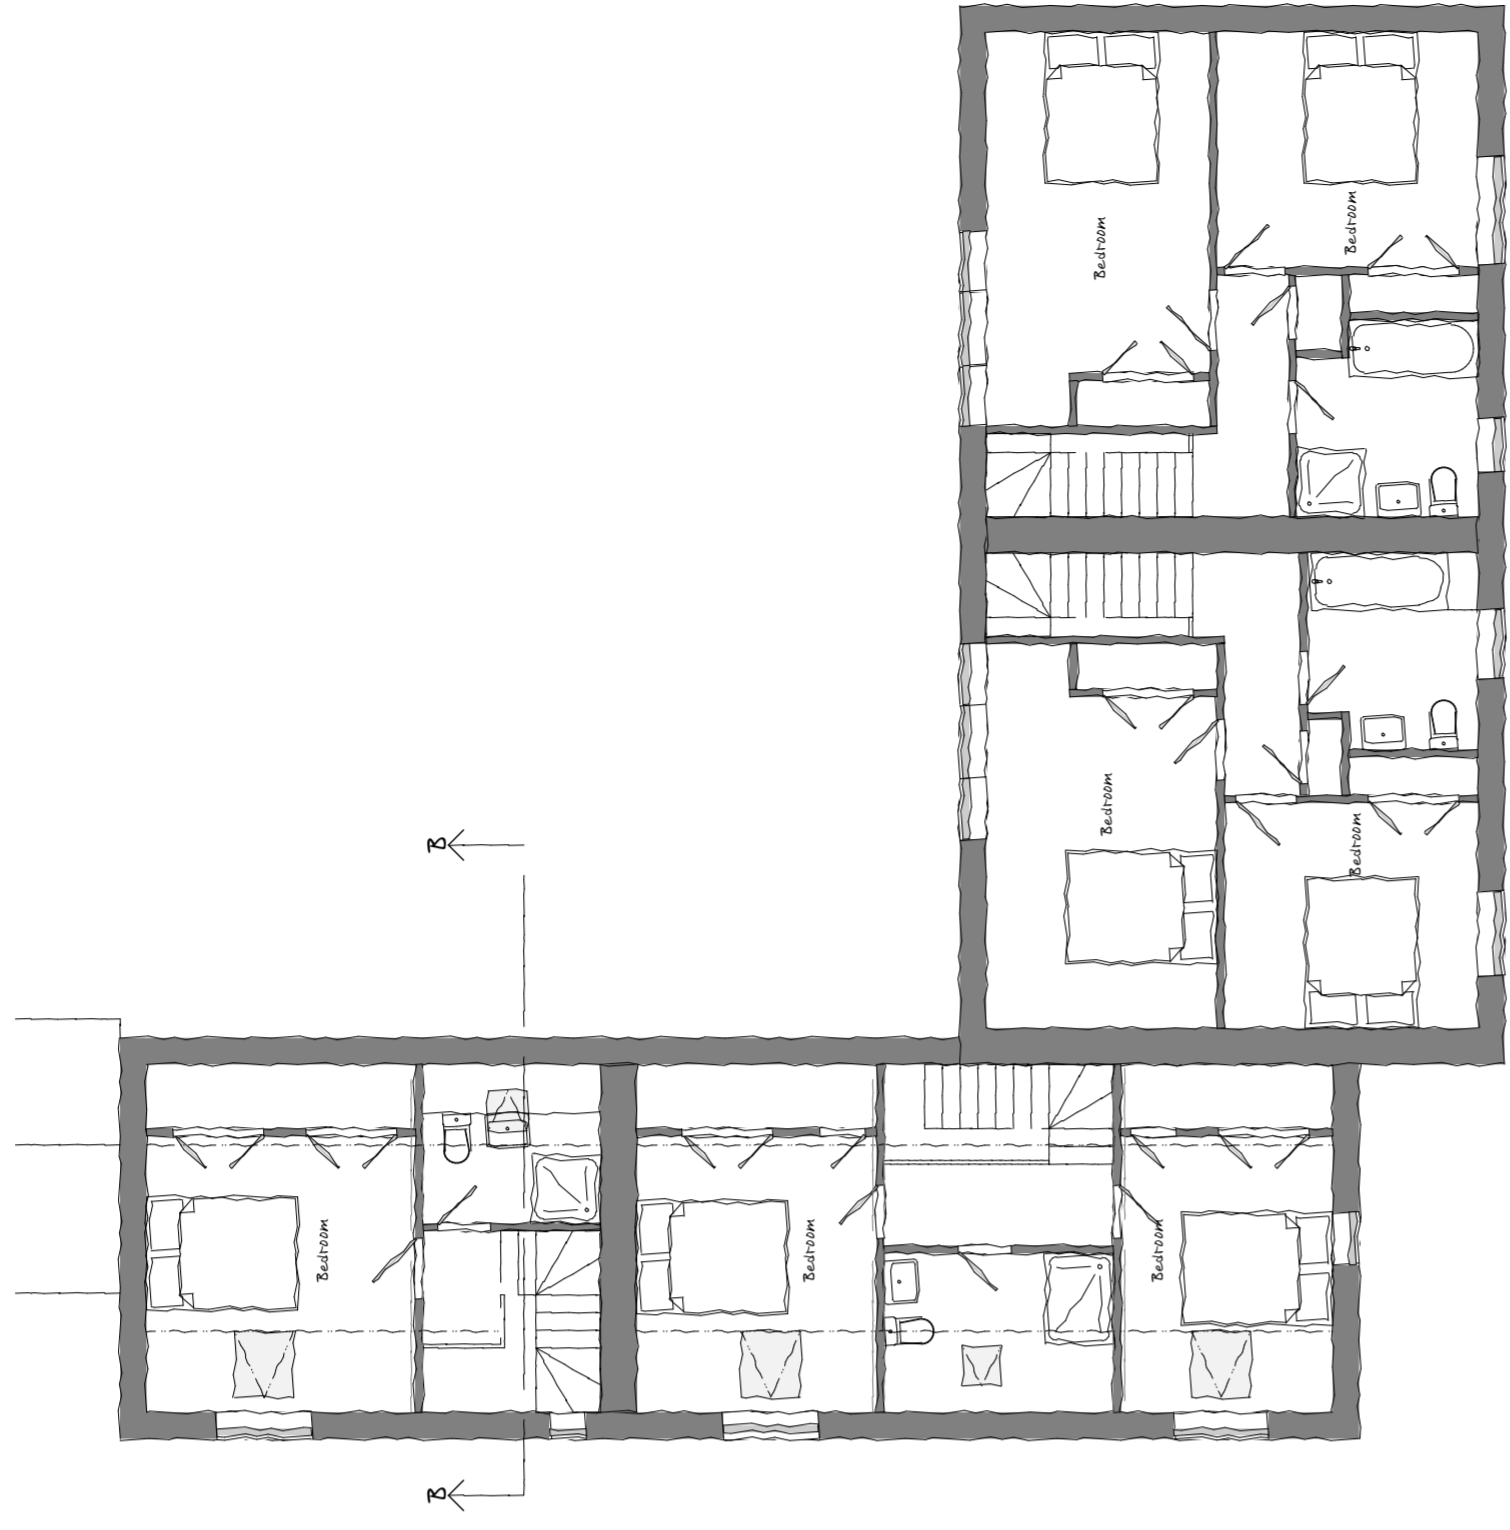

Ground Floor Plan

1:100

First Floor Plan

1:100

Date Wednesday, 22  
January 2020

Scale 1:100 @A2  
Dwg no. BHF19\_04PR.09  
Drawn By: JL

Detail: Bury Hill Farm  
Ground Floor Plan, First Floor Plan

Development at:  
Bury Hill Farm, Sam Whites Hill