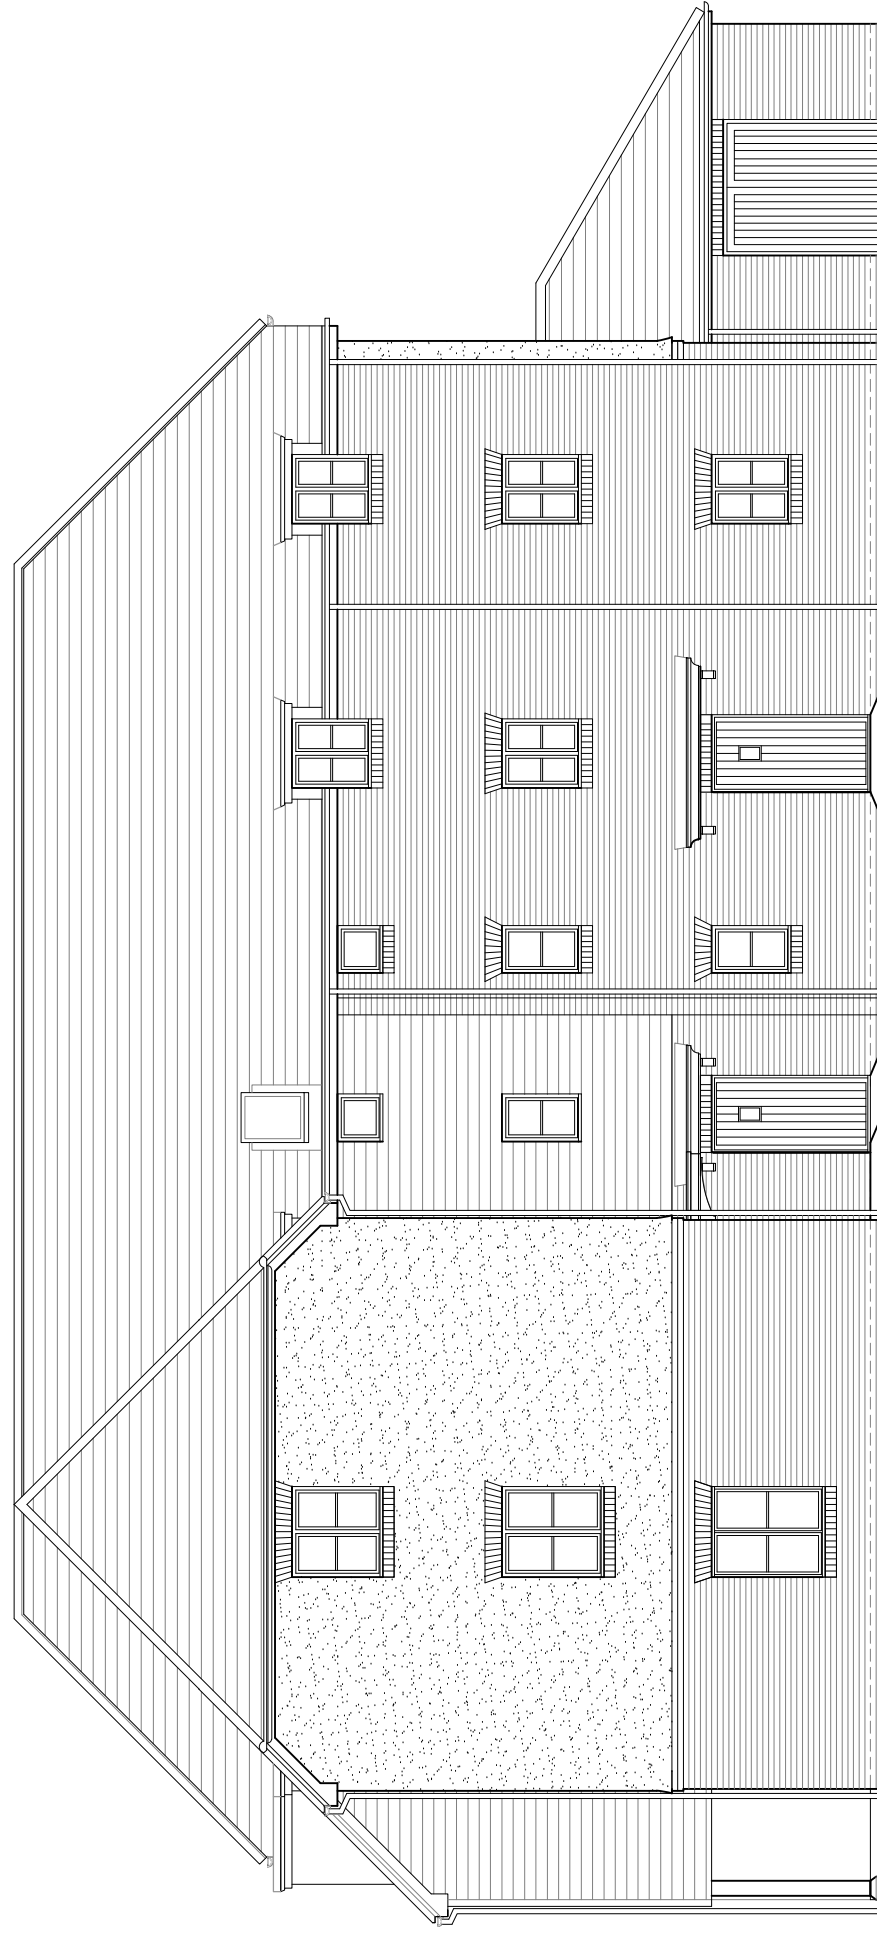

Entrance Front Elevation

Entrance Side Elevation

Rev	Amendments	Drm	Chk	App	Date
<p>Bloor Homes Southern River View House, First Avenue, Newbury Business Park, London Road, Newbury, Berkshire, RG14 2PS Telephone: 01635 31555 Web: www.BloorHomes.com</p>					
<p>Job Title Fen Meadow Nursling</p>					
<p>Drawing Title Block A, 9-20 Elevations Sheet 1 of 2</p>					
Scale	1:100@A3	Date	Nov 19		
Drawn	AK	Checked	CH		
Job No	SO087	Drawing No	PD/004		Rev
					-