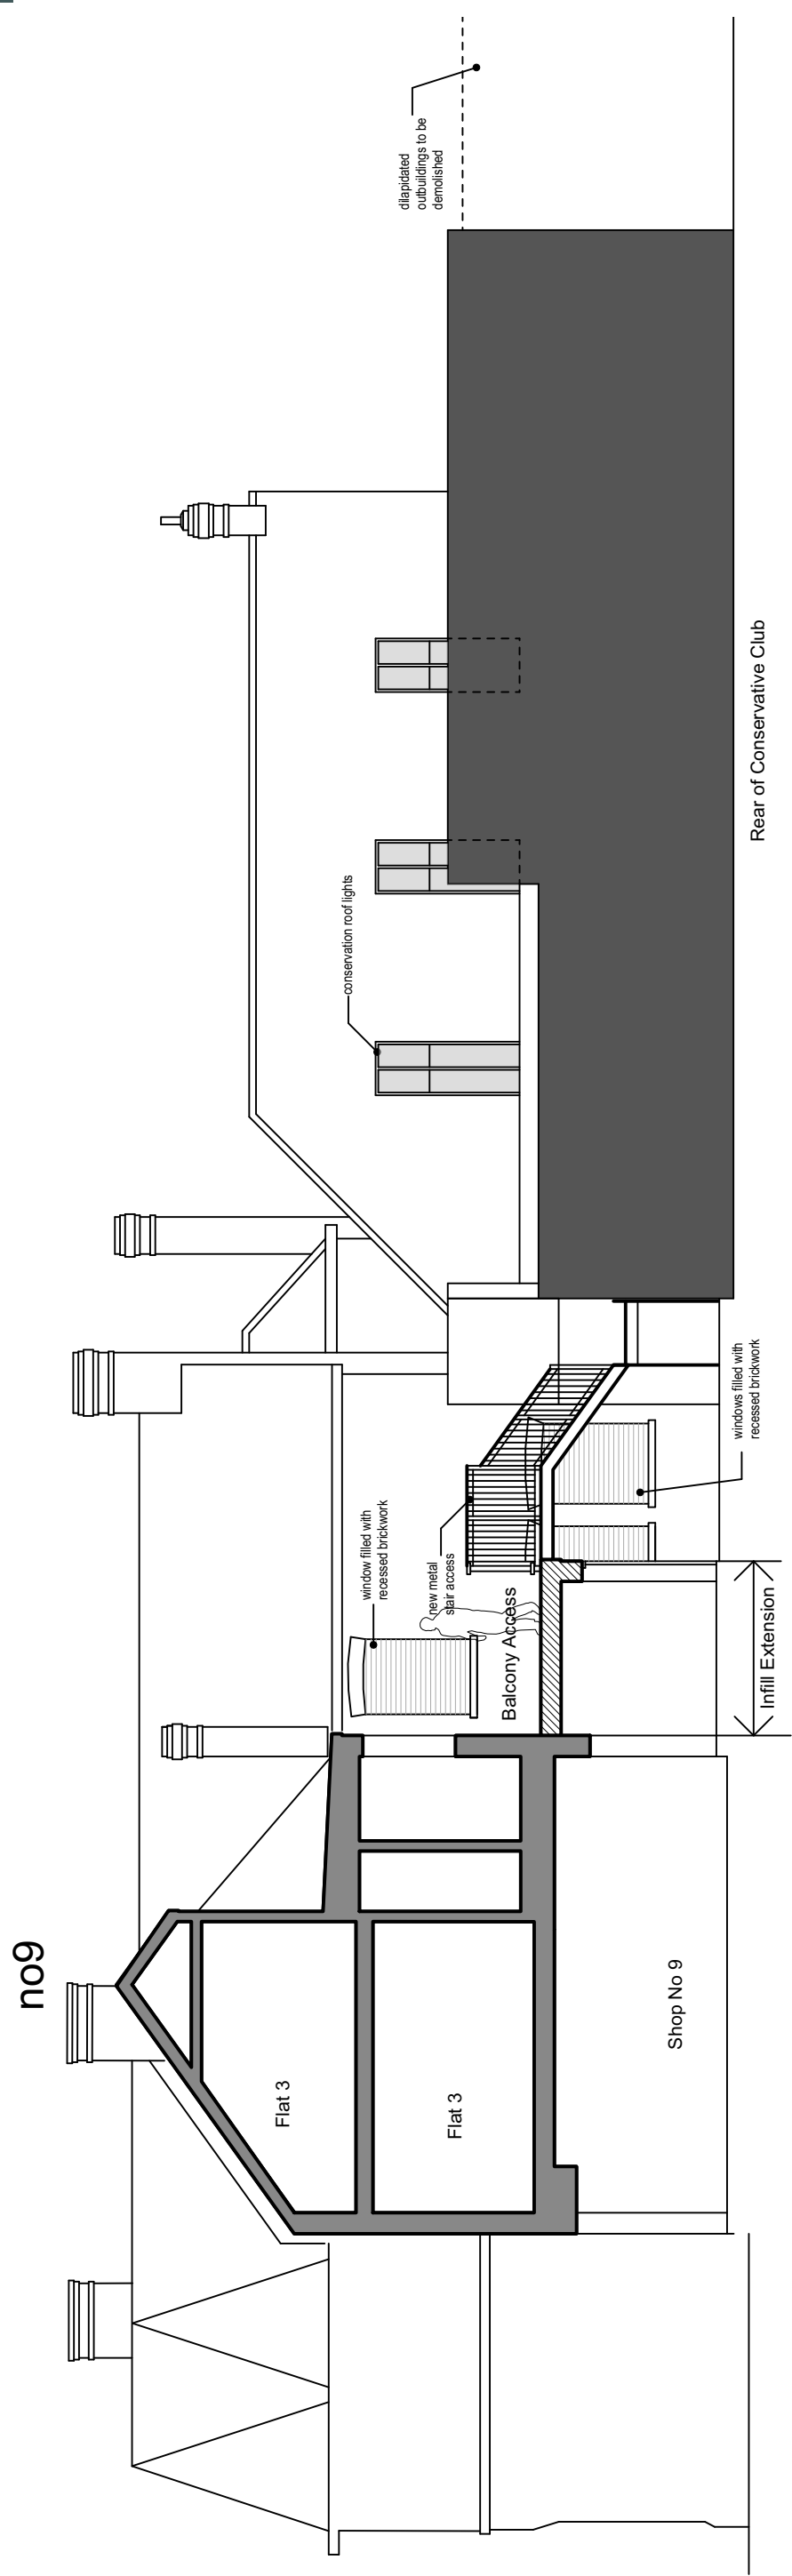

0 10 20 M

Rear of Conservative Club

## Proposed South Elevation

## Proposed Elevation to Rear of No7 & 9 Church Street