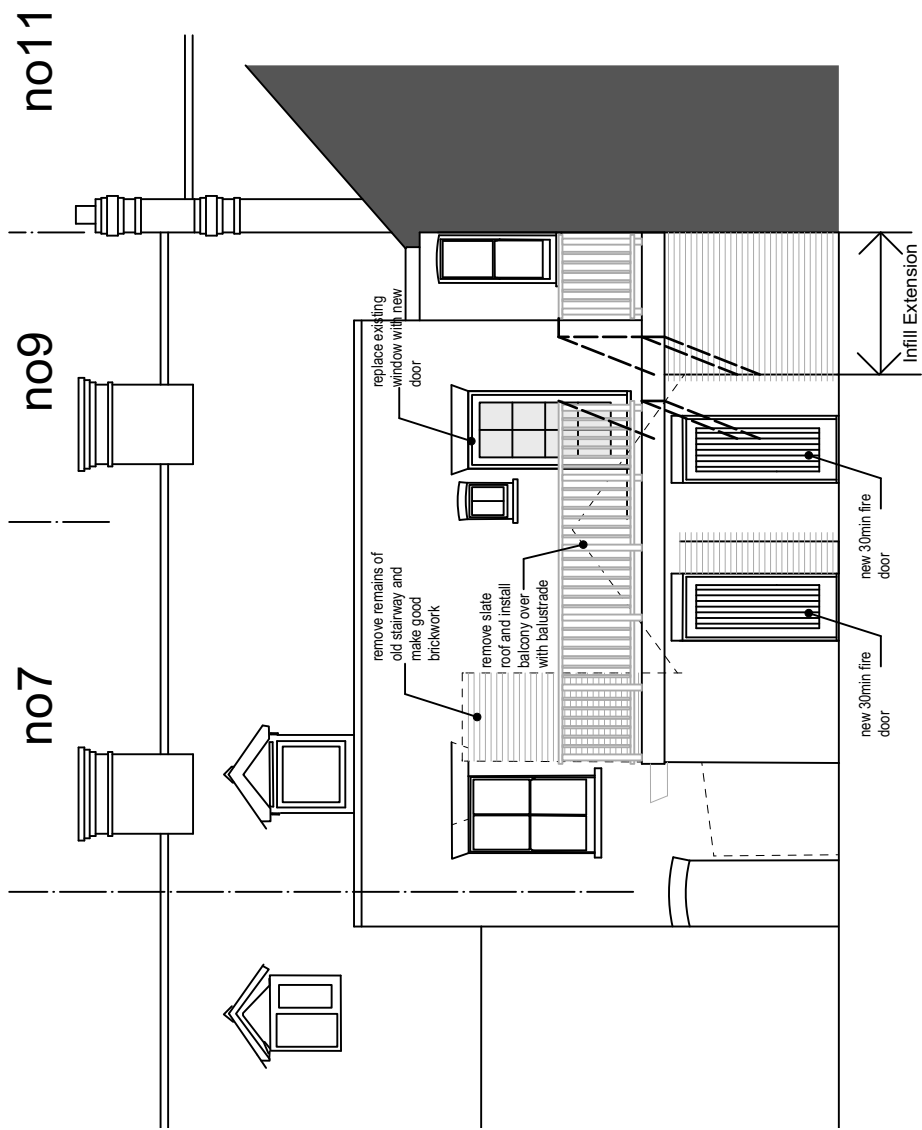

0 10 20 M

Rear of Conservative Club

## Proposed South Elevation

## Proposed Elevation to Rear of No7 & 9 Church Street