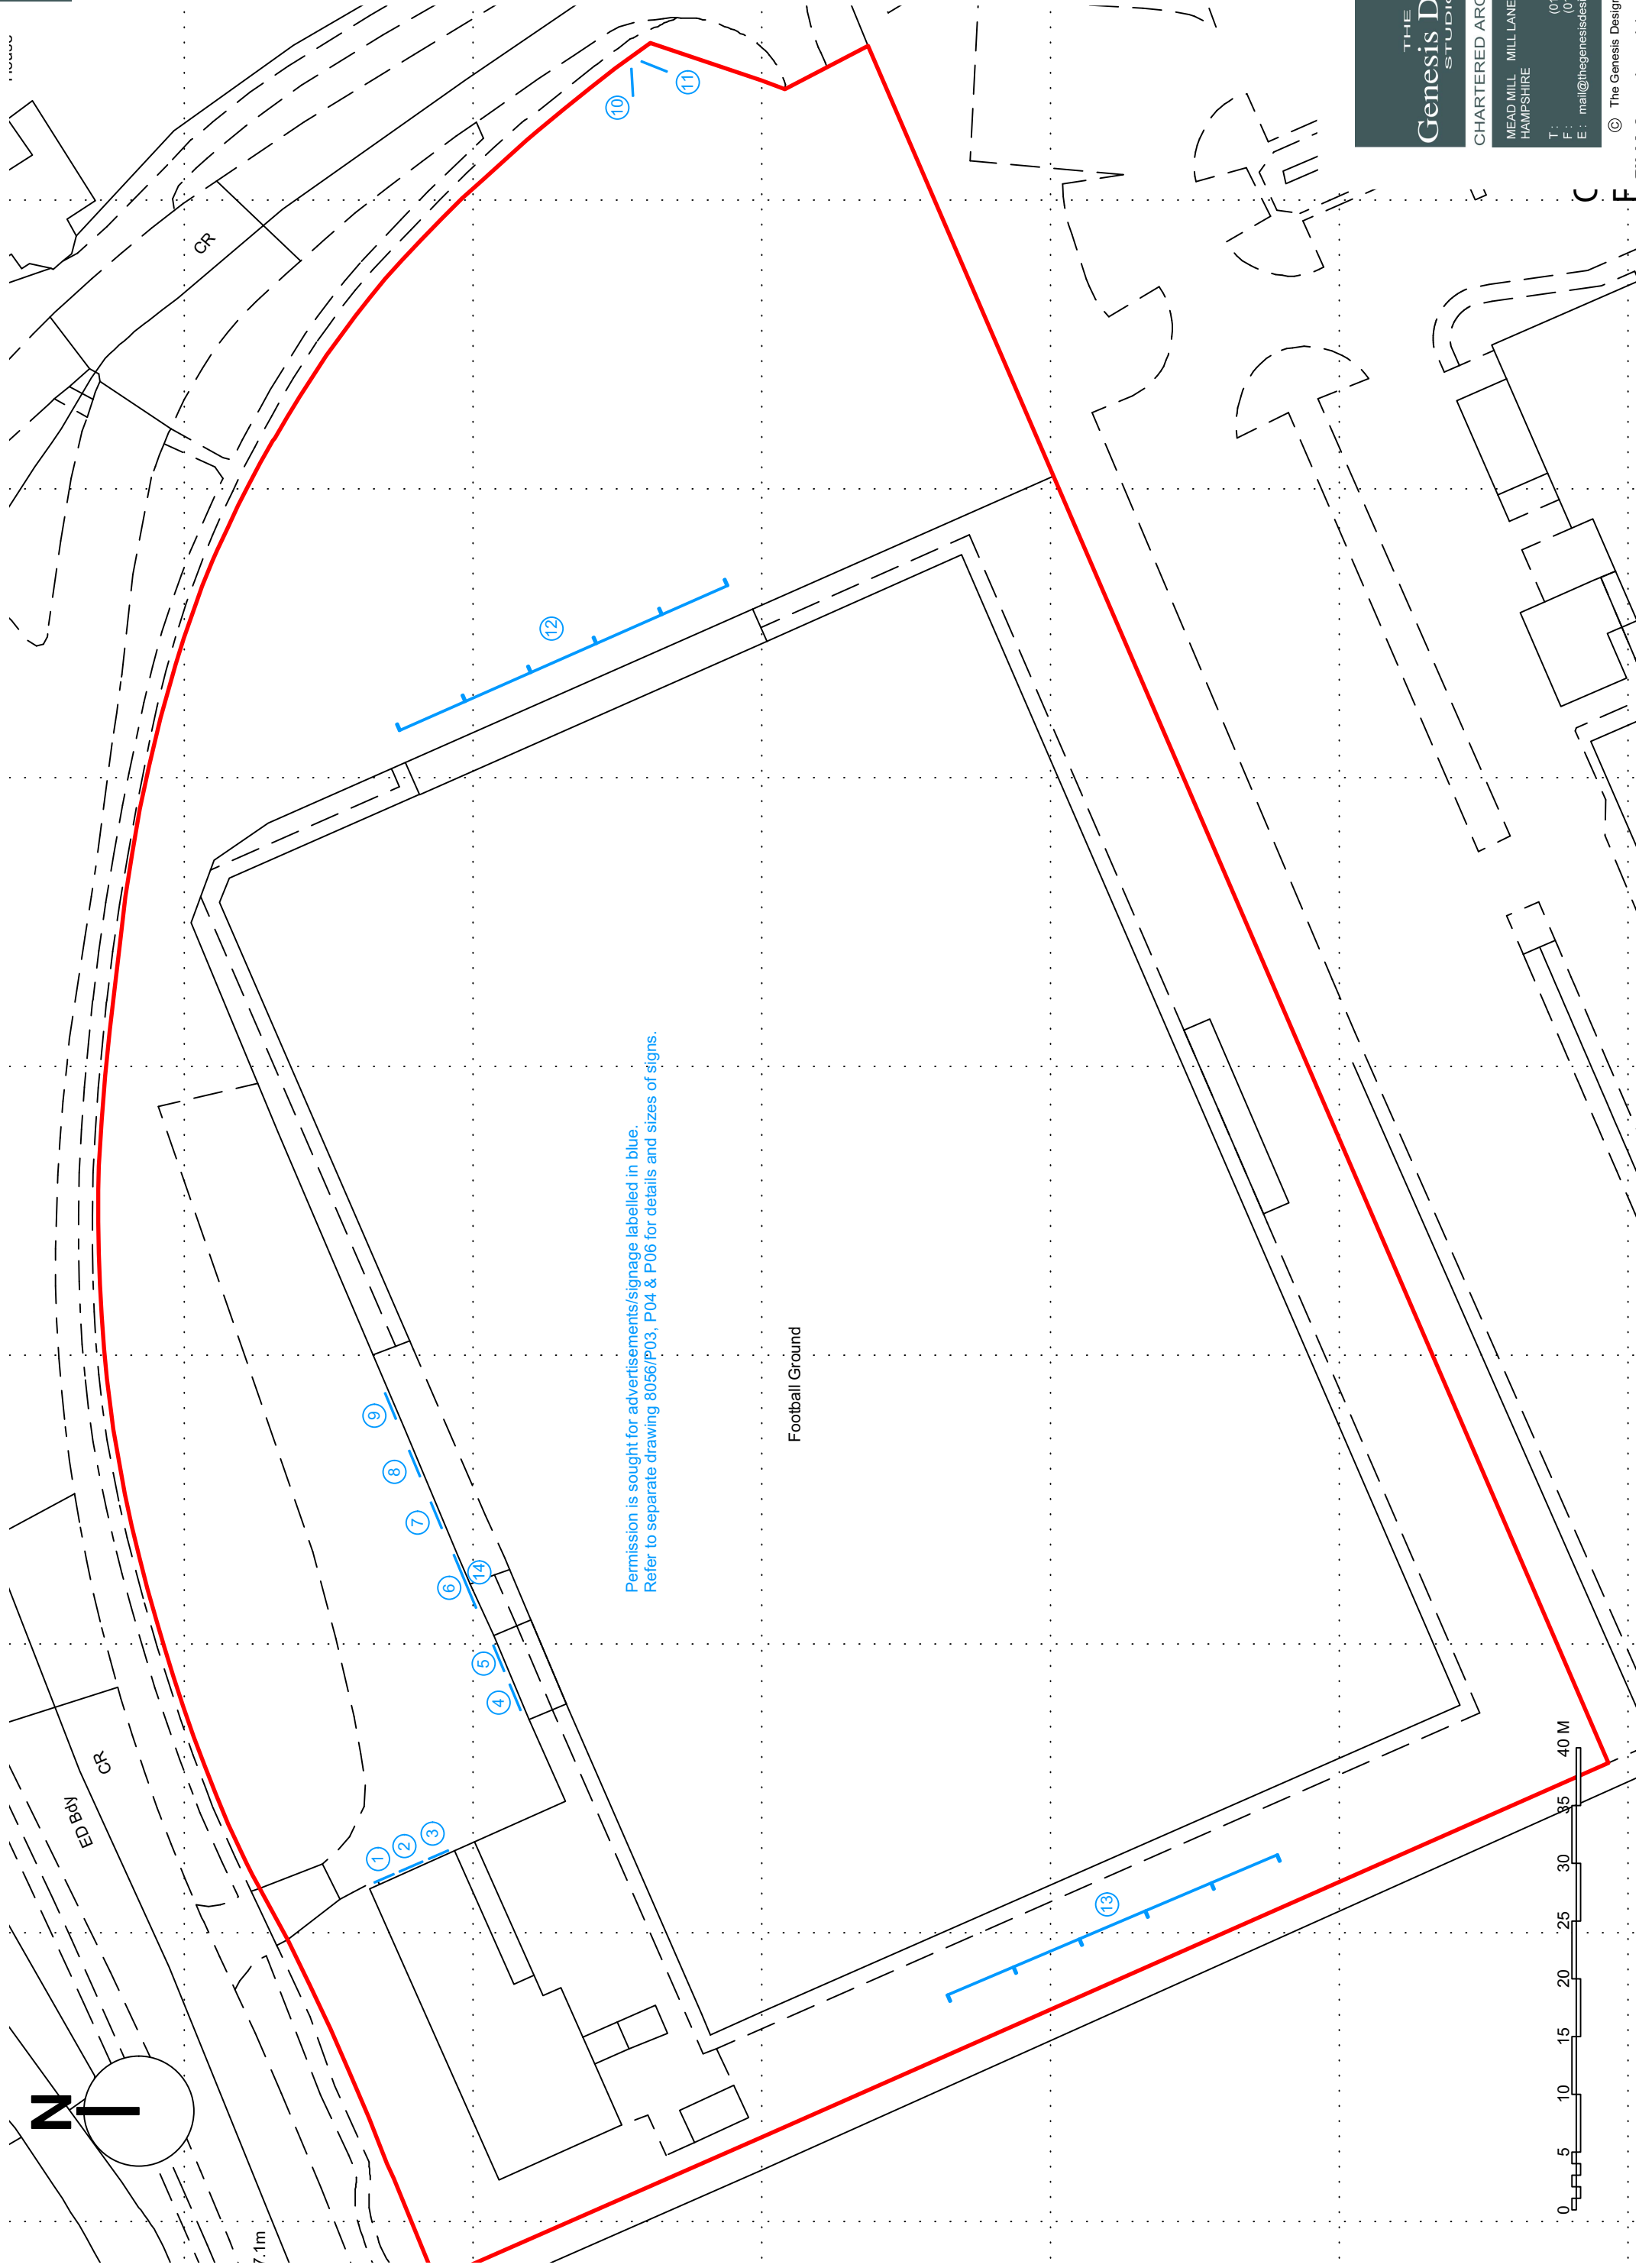

PHB PHB | Drawn | Created

DEC 2020

ROMSEY TOWN FOOTBALL CLUB

SCALE - 1:500 @ A3

SIGNAGE PLAN

8056/P02c

THE
Genesis Design
STUDIO

CHARTERED ARCHITECTS

MEAD MILL MILL LANE ROMSEY
HAMPSHIRE SO51 8EQ

T : (01794) 519333

F : (01794) 519666

E : mail@thegenesistudio.com

© The Genesis Design Studio Ltd

Permission is sought for advertisements/signage labelled in blue.
Refer to separate drawing 8056/P03, P04 & P06 for details and sizes of signs.

Football Ground

CR

CR

EBdy

N

7.1m

0 5 10 15 20 25 30 35 40 M