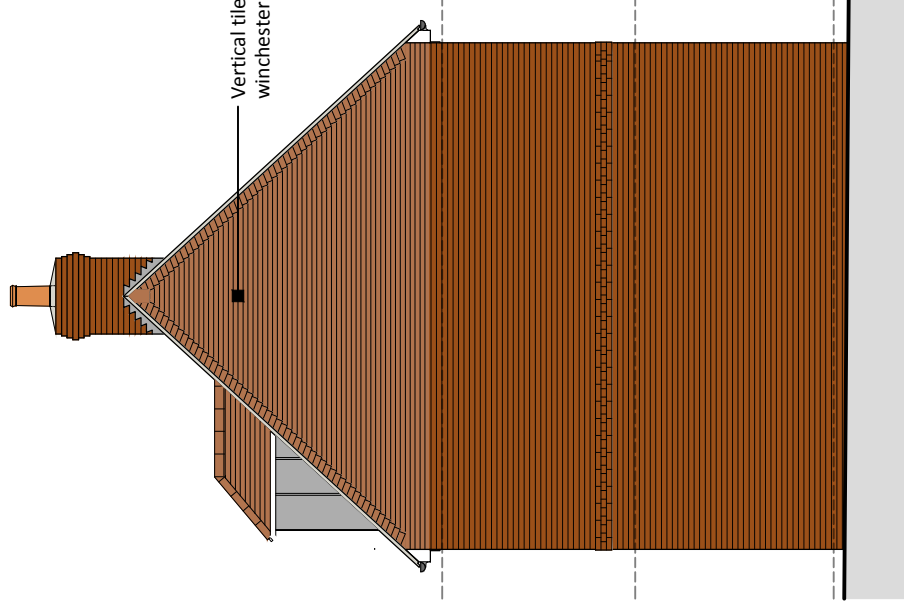

Side Elevation

Front Elevation

Side Elevation

Hoe Lane, North Baddesley

Drawing No. A2-23-P-002 - Front and Side Elevations - Rev -
Scale 1:100 at A3 - December 2020