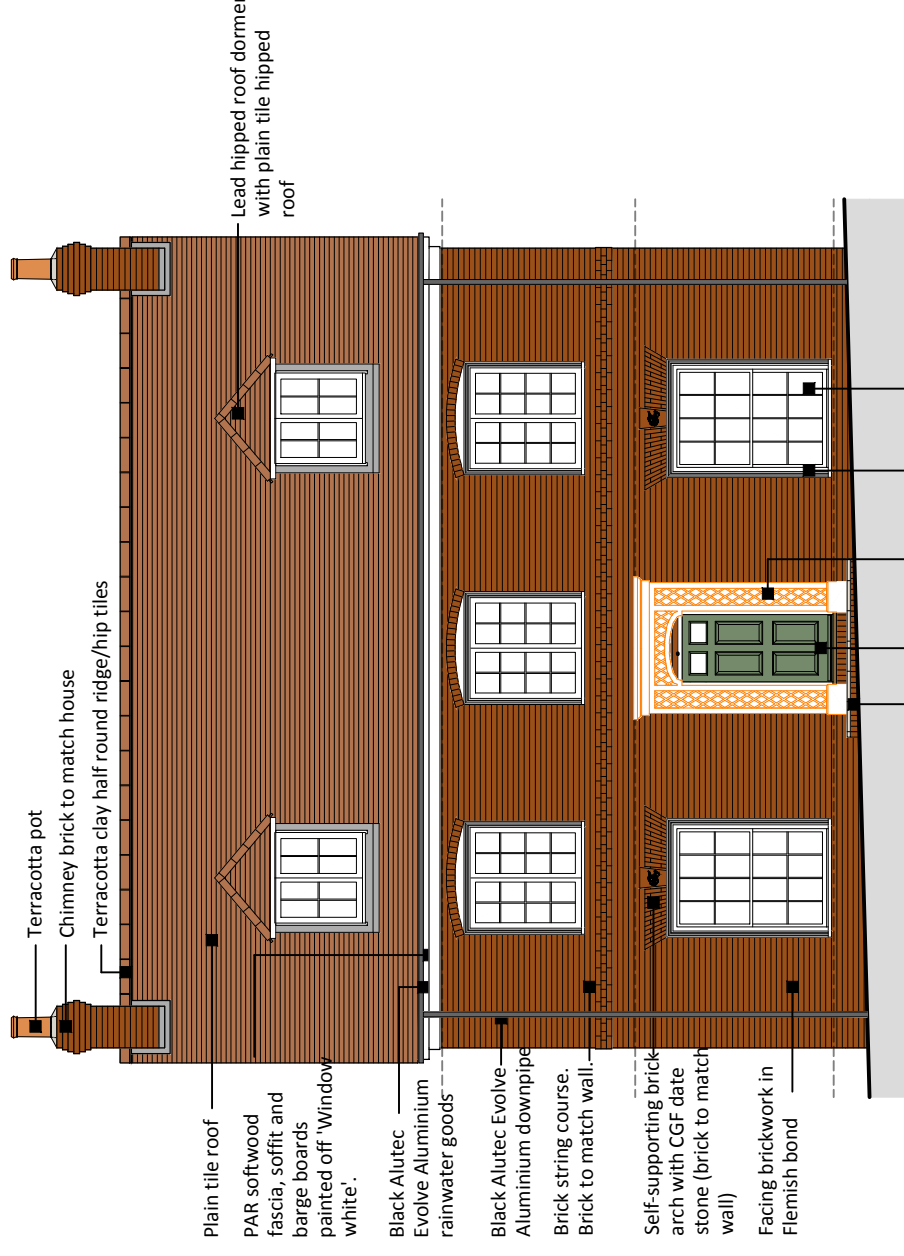

Side Elevation

Front Elevation

Side Elevation

Hoe Lane, North Baddesley

Drawing No. A2-23-P-002 - Front and Side Elevations - Rev -
Scale 1:100 at A3 - December 2020