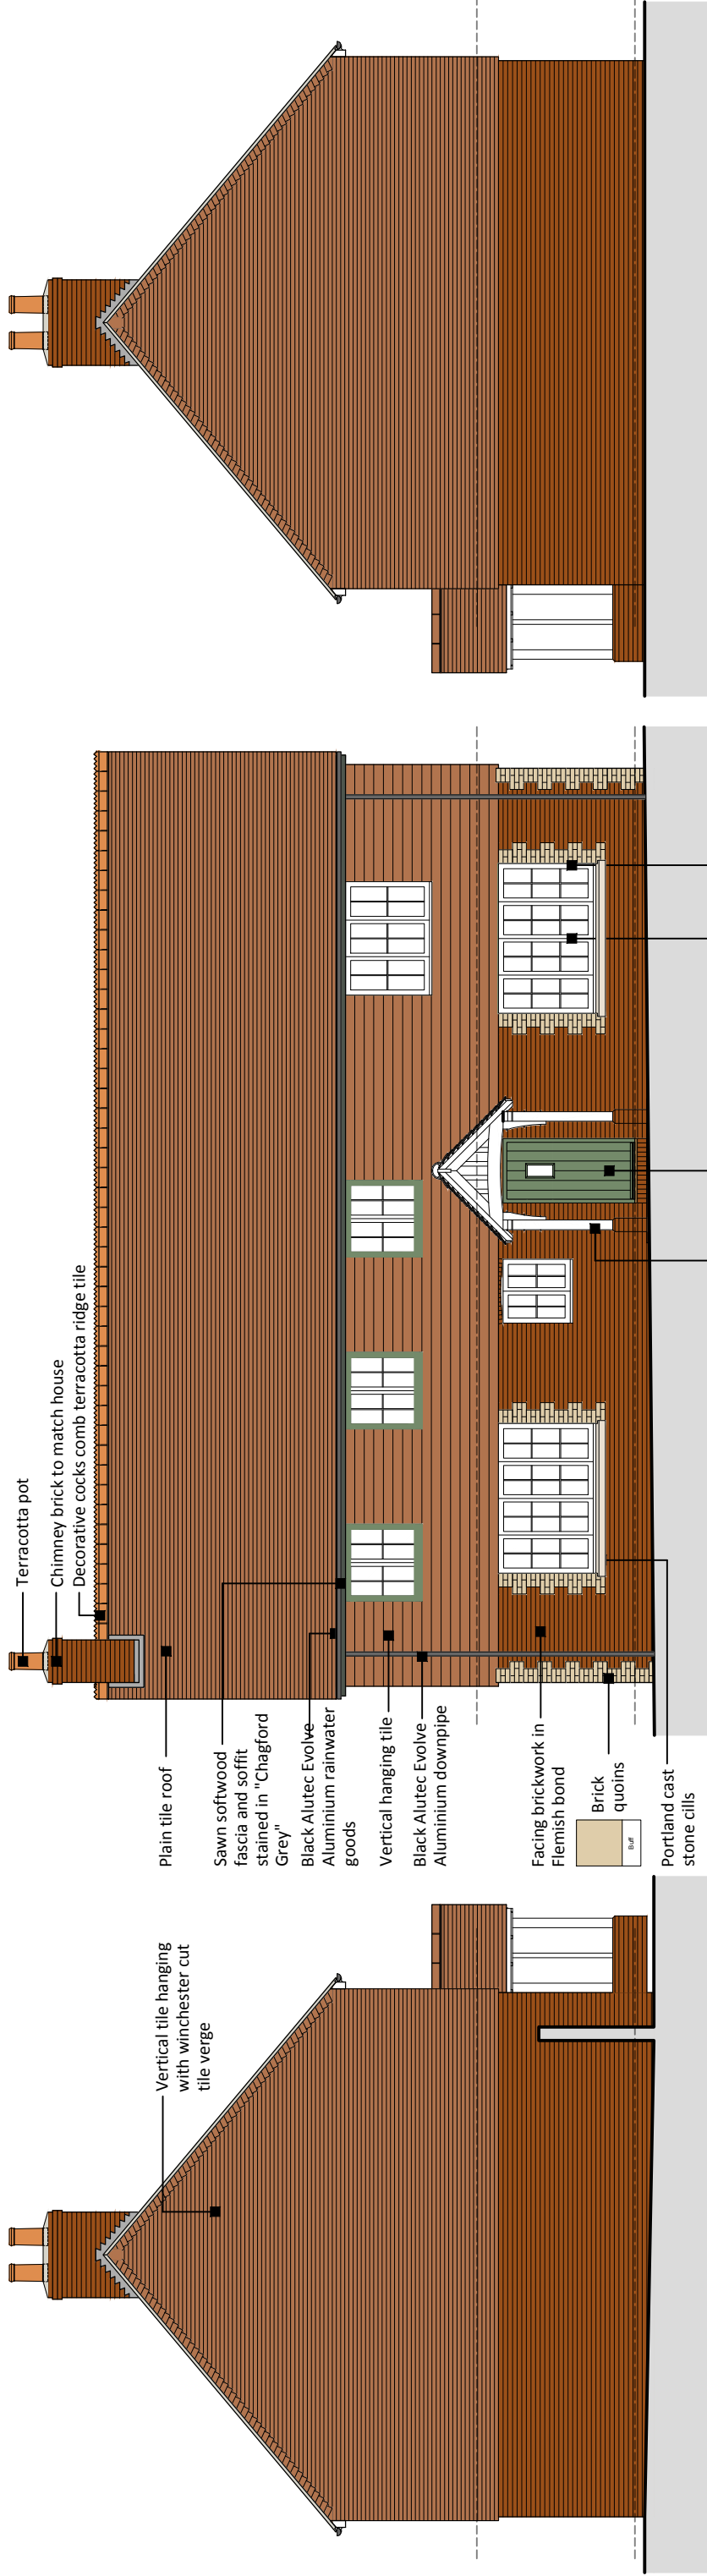

Hoe Lane, North Baddesley
Drawing No. A1-32-P-002 - Front and Side Elevations - Rev -
Scale 1:100 at A3 - December 2020