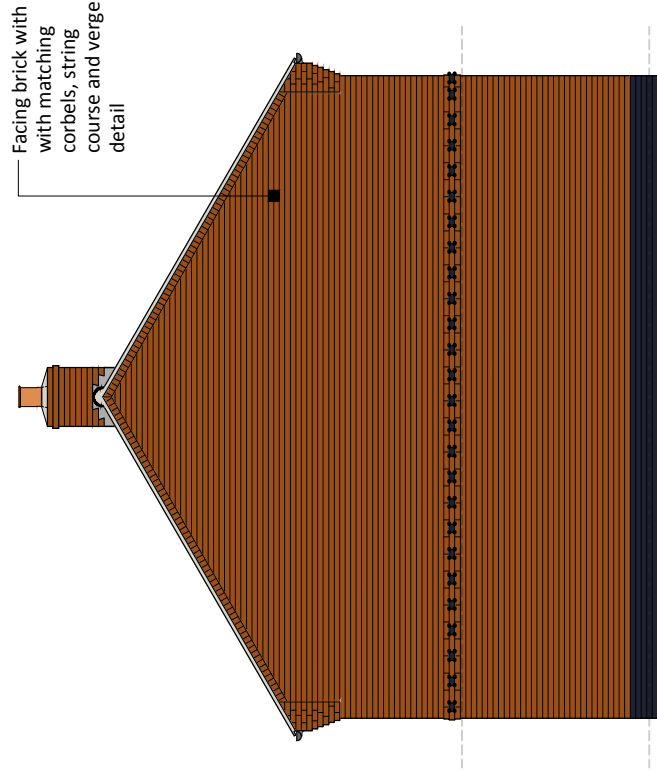

Front Elevation

Side 2 Elevation

Hoe Lane, North Baddesley

Drawing No. A1-S05-A1-S07-P-002 - Front and Side 2 Elevations - Rev -

Scale 1:100 at A3 - December 2020