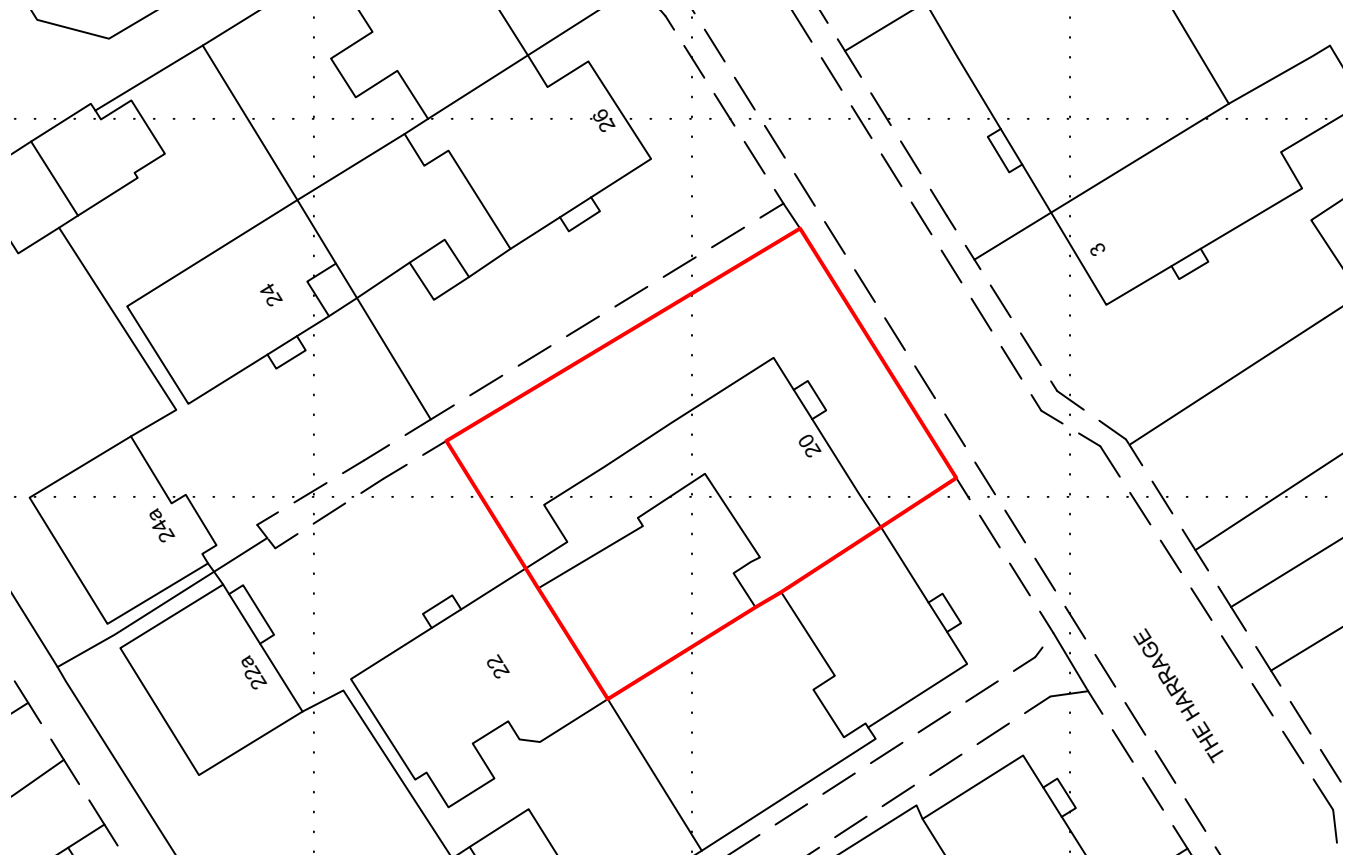

**BLOCK PLAN**  
SCALE - 1:500 @ A3

Ordnance Survey (c) Crown Copyright 2021. All rights reserved. Licence number 100022432

**SITE LOCATION PLAN**  
SCALE - 1:1250 @ A3