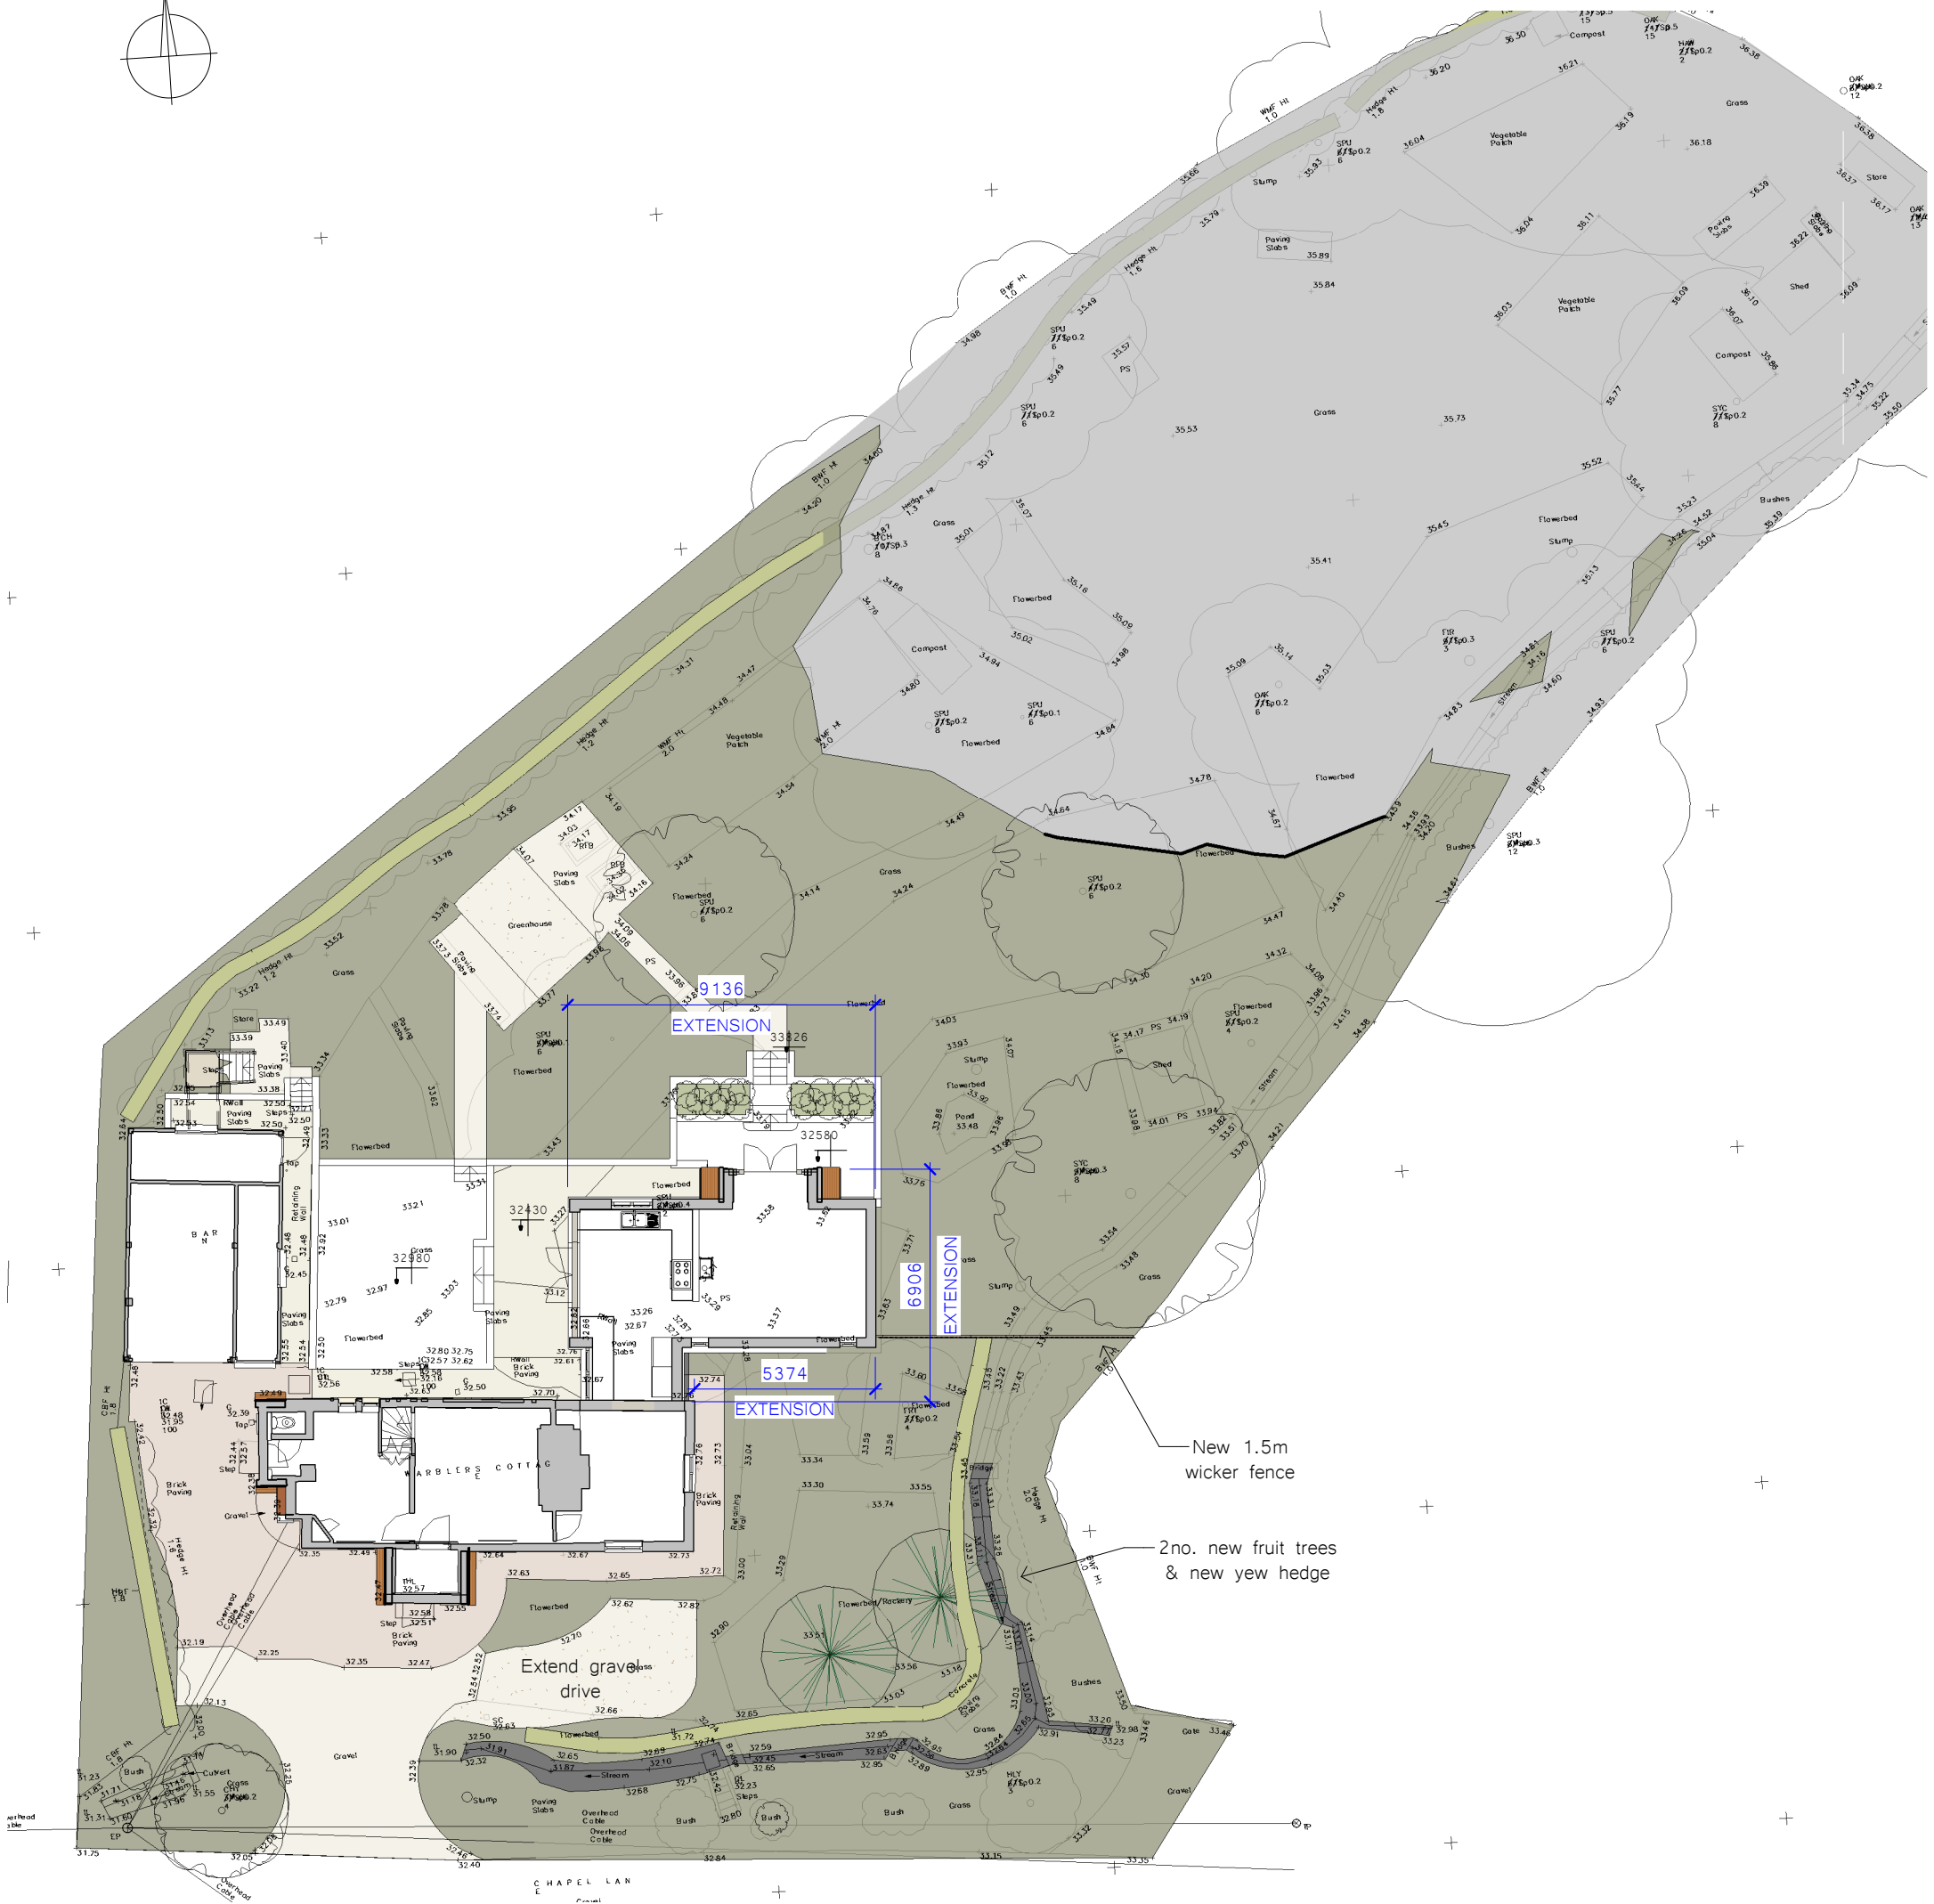

Scale -1:200

Site Plan as Proposed
1 : 200

project Warblers Cottage
Chapel Lane
Timsbury SO51 0NW

client Mr & Mrs Savage

drawing Site Plan as Proposed

date Sept 2021
scale 1 : 200 @A3
job 2130
dwg D-111 rev.

Rev.	Description	Date

410 The Grange, Romsey Road, Michelmersh, Romsey, SO51 0AE 01794 400311 jules@craftedarchitects.co.uk

This drawing is copyright of Crafted Architects Ltd.