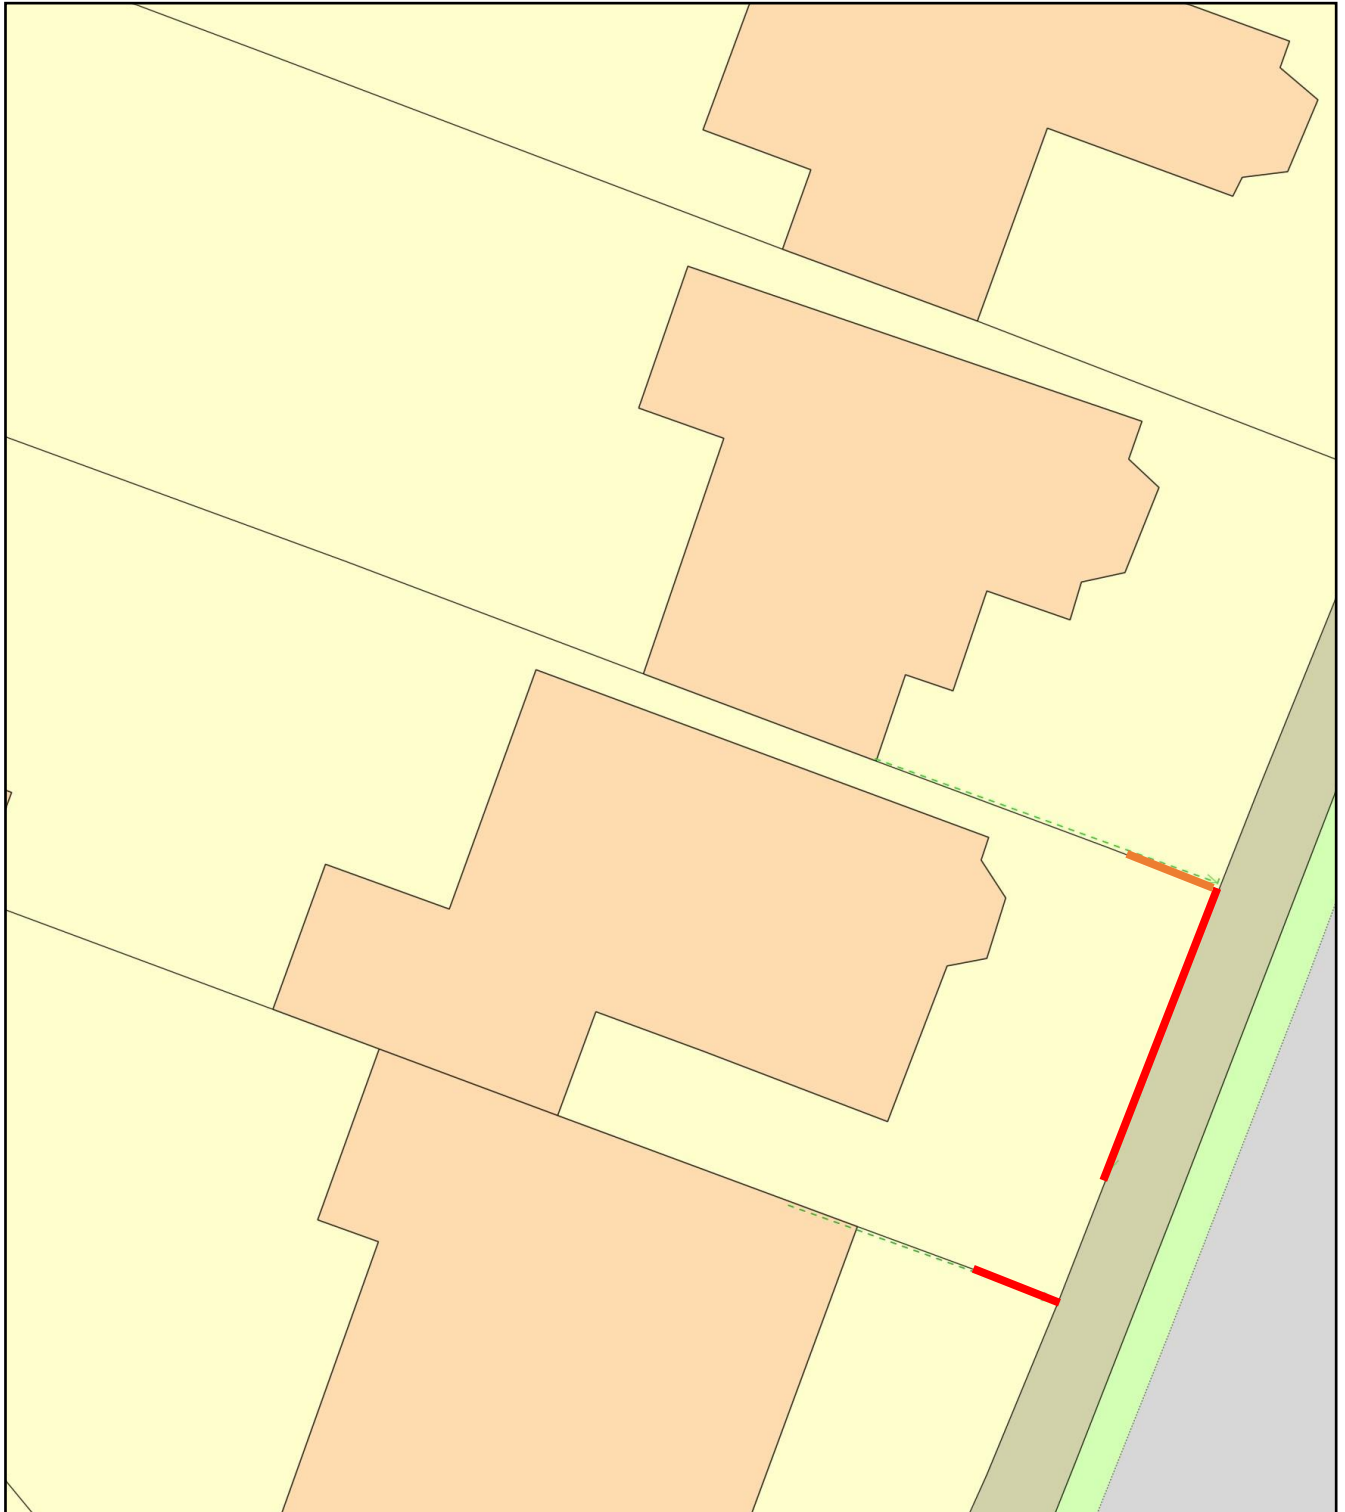

Block Plan - 12 The Avenue

Plan Produced for: Richard & Rebecca Lowe

Date Produced: 14 Dec 2021

Plan Reference Number: TQRQM21286181820791

Scale: 1:200 @ A4