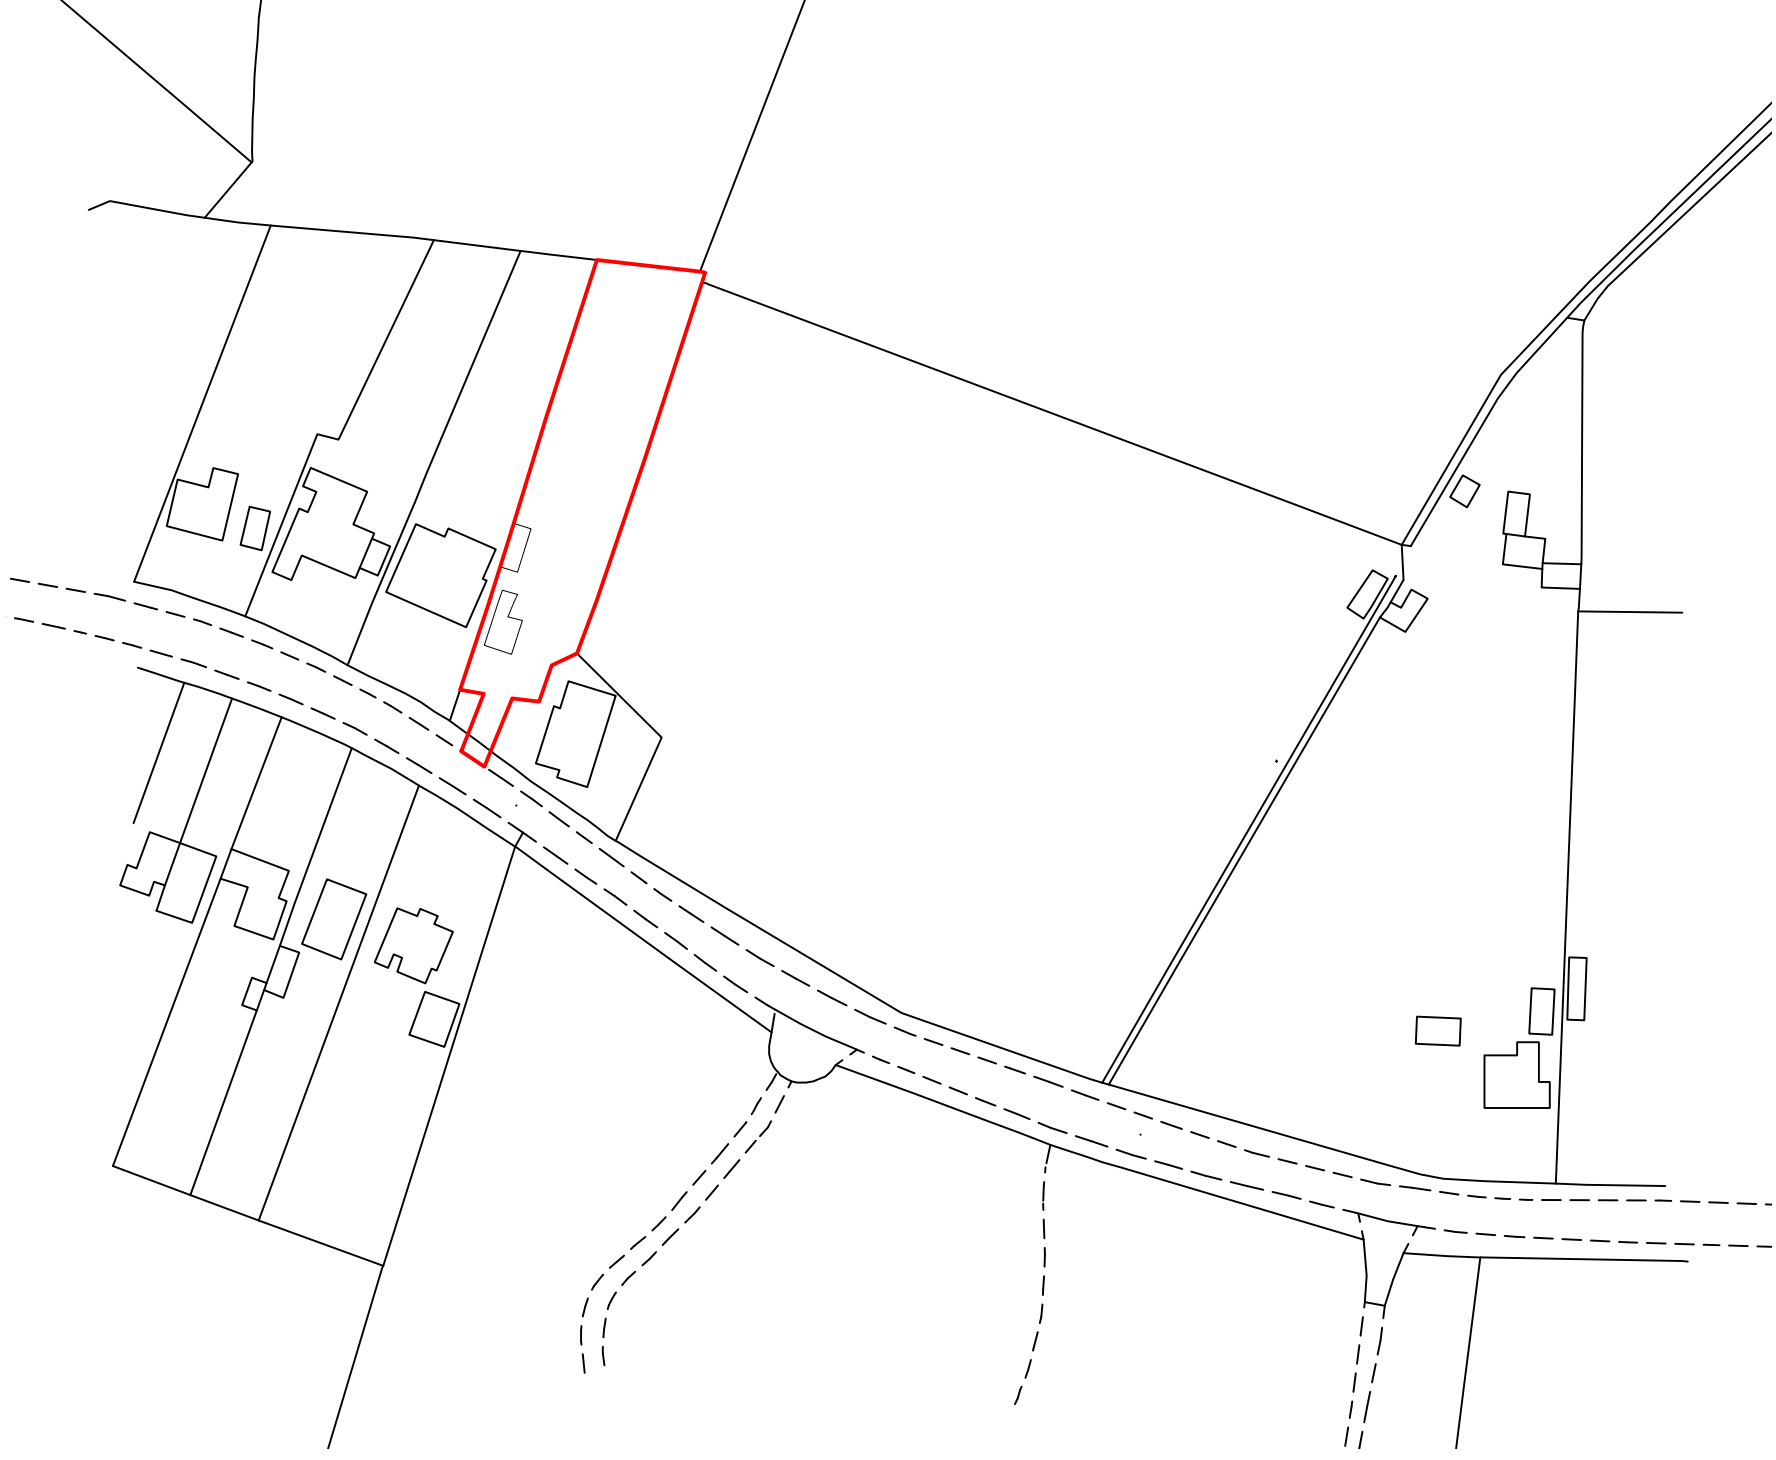

THE
Genesis Design
STUDIO

CHARTERED ARCHITECTS

MEAD MILL MILL LANE ROMSEY
HAMPSHIRE SO51 8EQ

T: (01794) 519333
F: (01794) 519666
E: mail@thegenesisdesignstudio.com

© The Genesis Design Studio Ltd

Application Site (0.13ha)