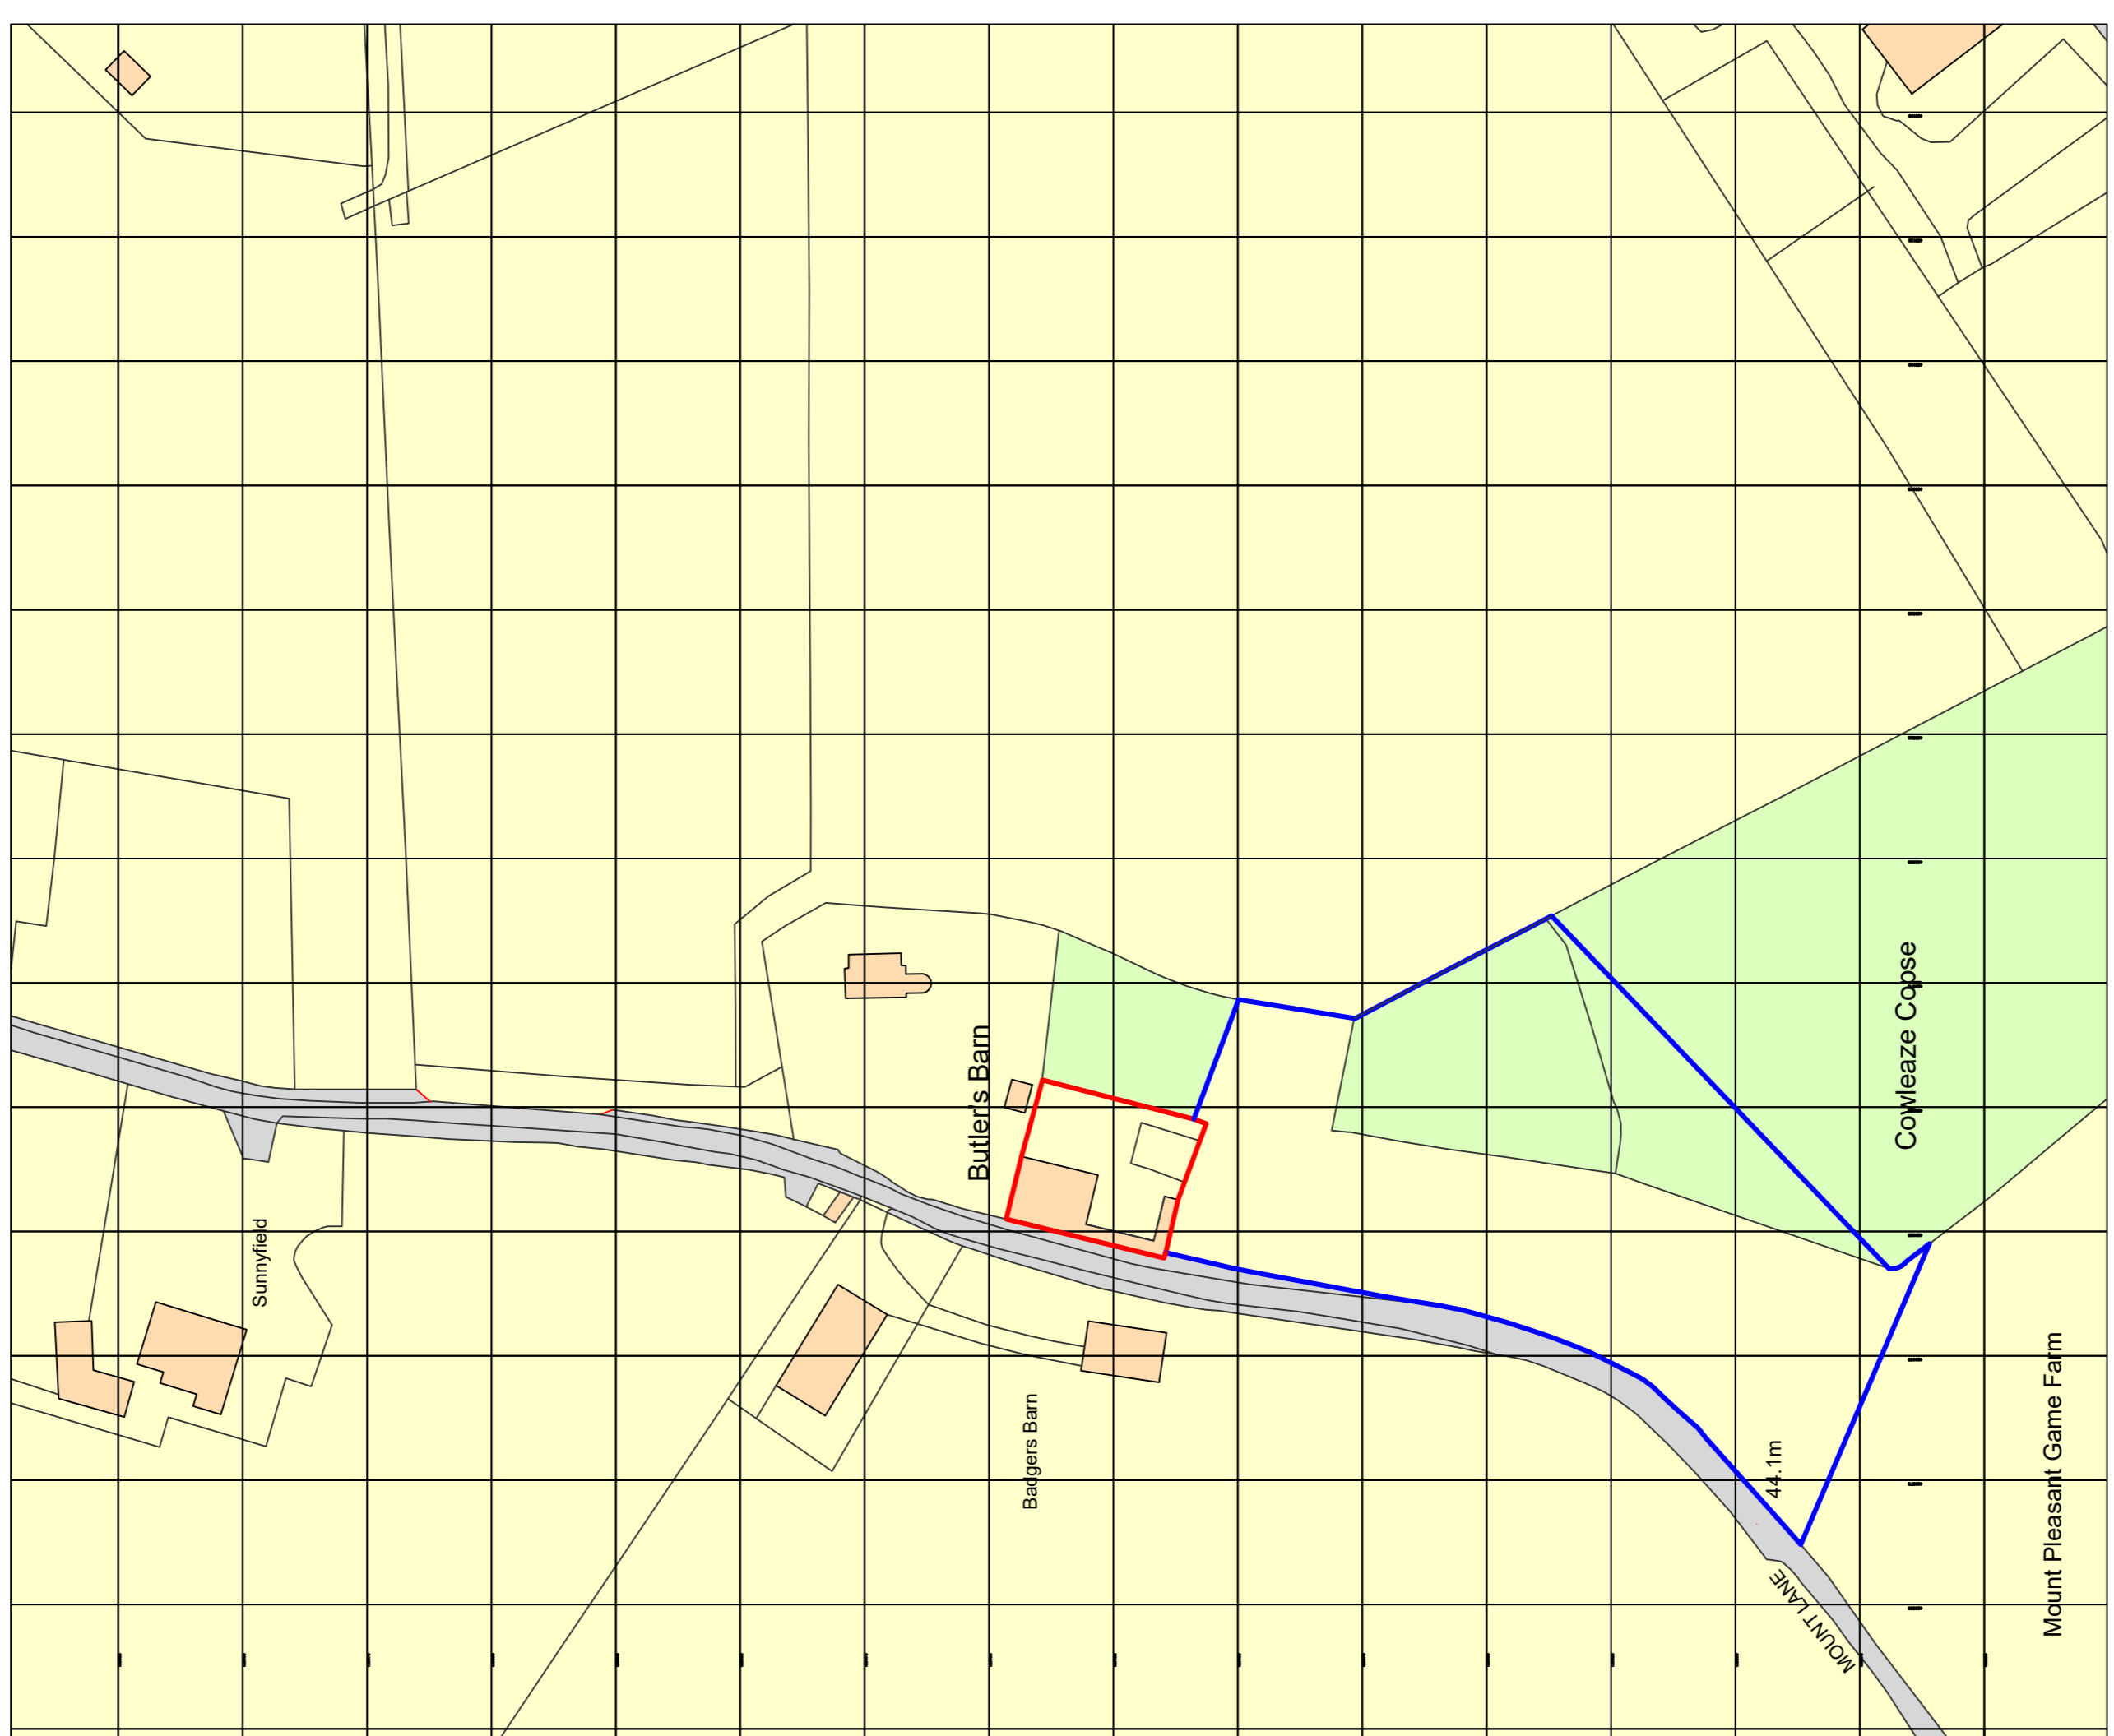

Block Plan
1:500

Scale 1:500

Site Location Plan
1:1250

Scale 1:1250

P1 10.11.2021
Planning Issue

By CAL checked CAL

PLANNING

Tollgate Estates, Stanbridge Edis, Romsey SO51 0HE
t: 01794 511255 f: 01794 511215
romsey@studiofourarchitects.co.uk
www.studiofourarchitects.com

client **Mr and Mrs. Moxey**

project **Butlers Barn, Lockerley**

title **Site Location Plan**

date	scale	paper	drawn	checked
Nov 21	varies	A1	CAL	CAL
job no.	dwg. no.	rev. no.		
41106	001	P1		

file 41106 existing plans and elevations