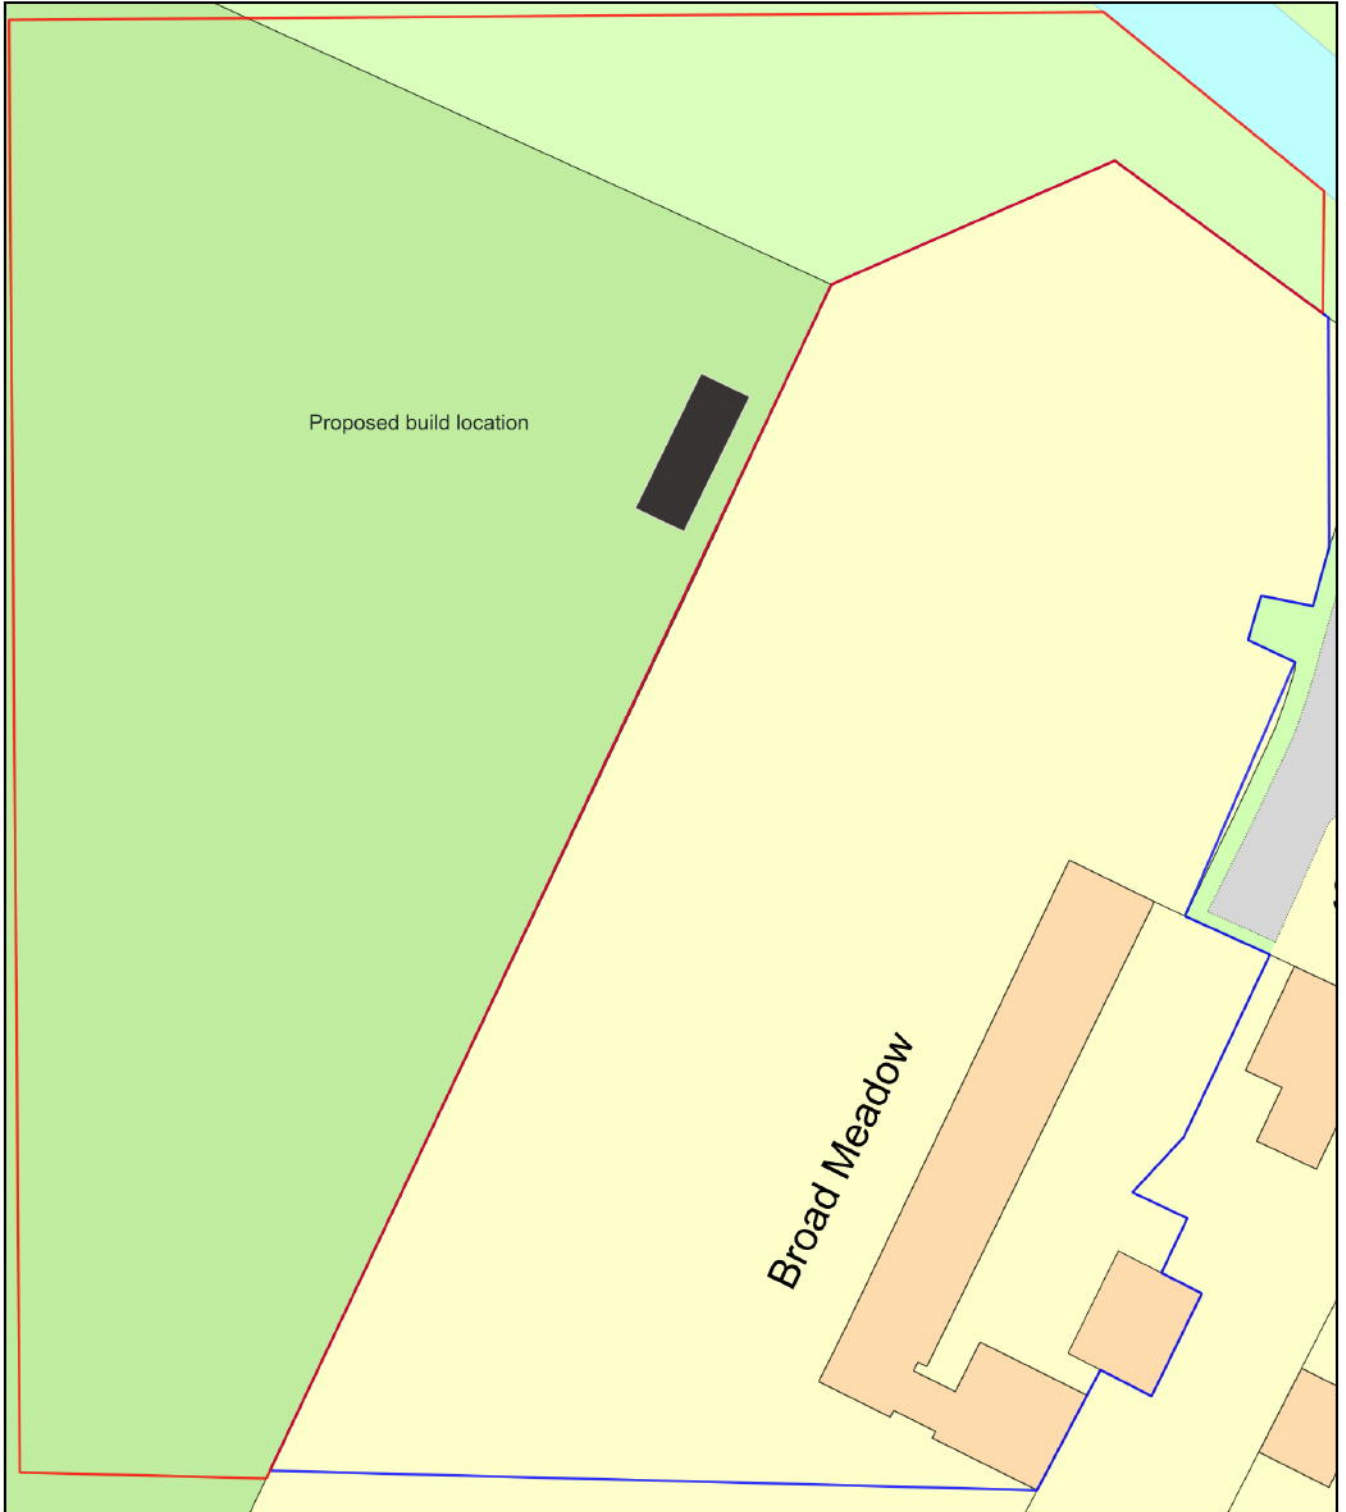

Broad Meadow, 1 Sarsons Barn, Andover SP11 8AQ

Plan Produced for: Esdaile
Date Produced: 01 Mar 2022
Plan Reference Number: TQRQM22060113052277
Scale: 1:500 @ A4