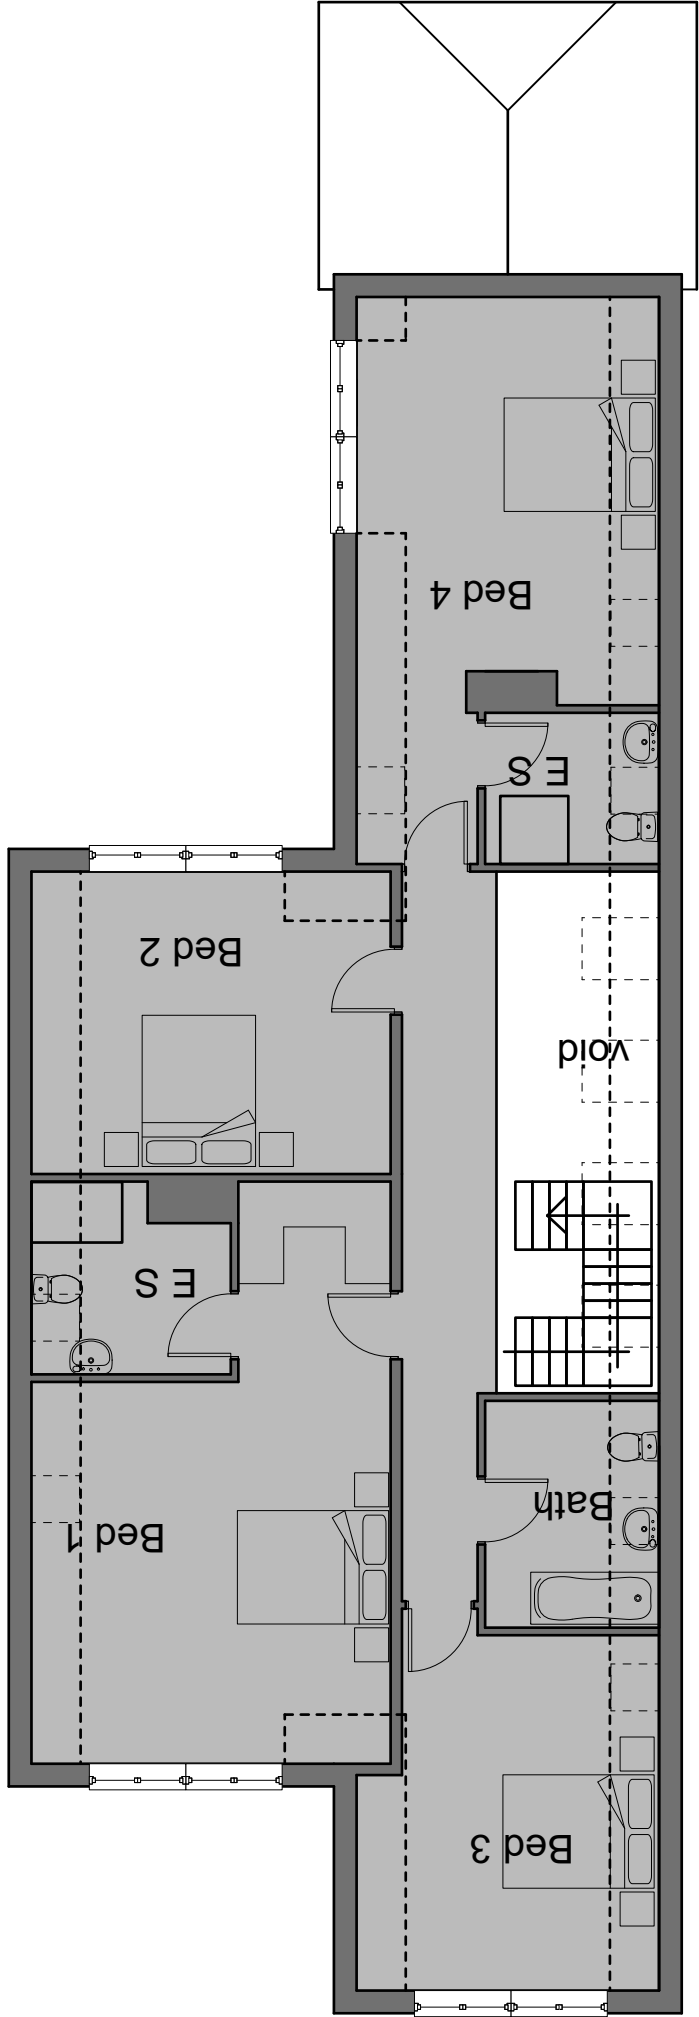

db | dm | created |

March 2022

Site to rear of 11 Church Street, Romsey SO51 8BT

House 1 First Floor Plan 1:100@A3

8020 / P05a

# House 1 First Floor Plan

125m<sup>2</sup>

THE  
**Genesis Design**  
STUDIO

CHARTERED ARCHITECTS

MEAD MILL MILL LANE ROMSEY  
HAMPSHIRE SO51 8EQ

T : (01794) 519333

F : (01794) 519666

E : mail@thegenesistudio.com