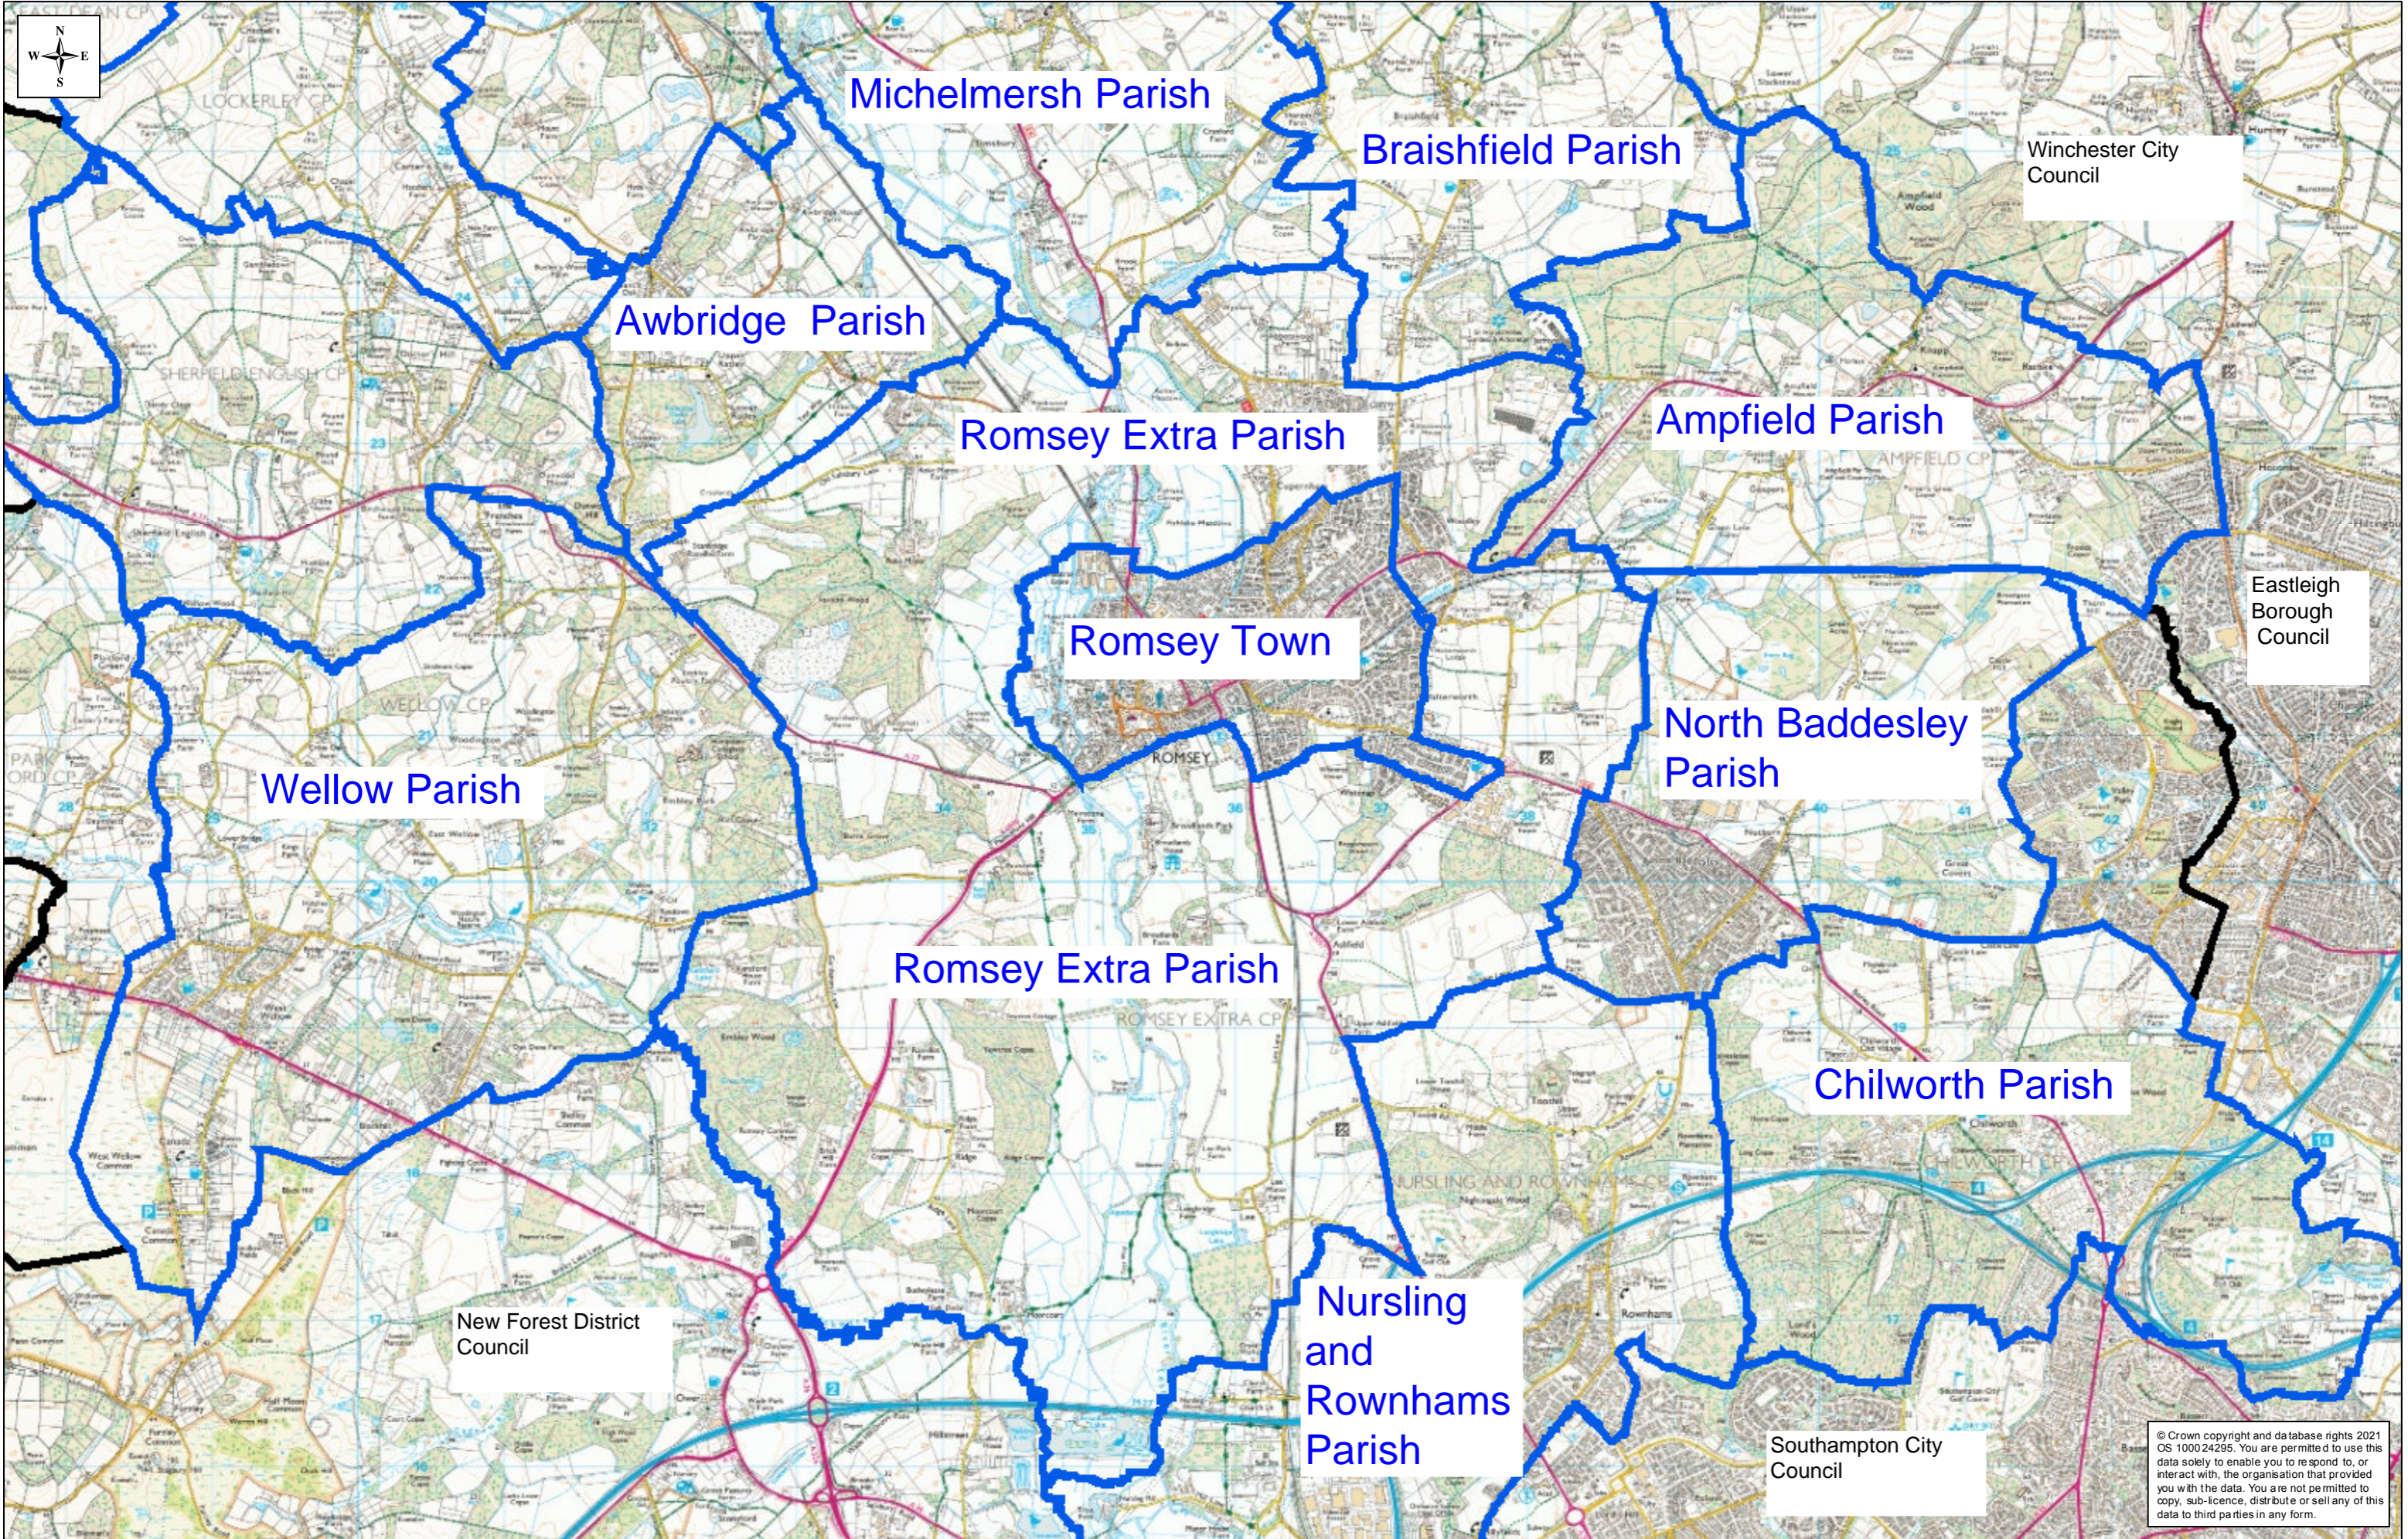

ANNEX 2 Map A - Parishes in Romsey Area

© Crown copyright and database rights 2021 OS 100024295. You are permitted to use this data solely to enable you to respond to, or interact with, the organisation that provided you with the data. You are not permitted to copy, sub-licence, distribute or sell any of this data to third parties in any form.