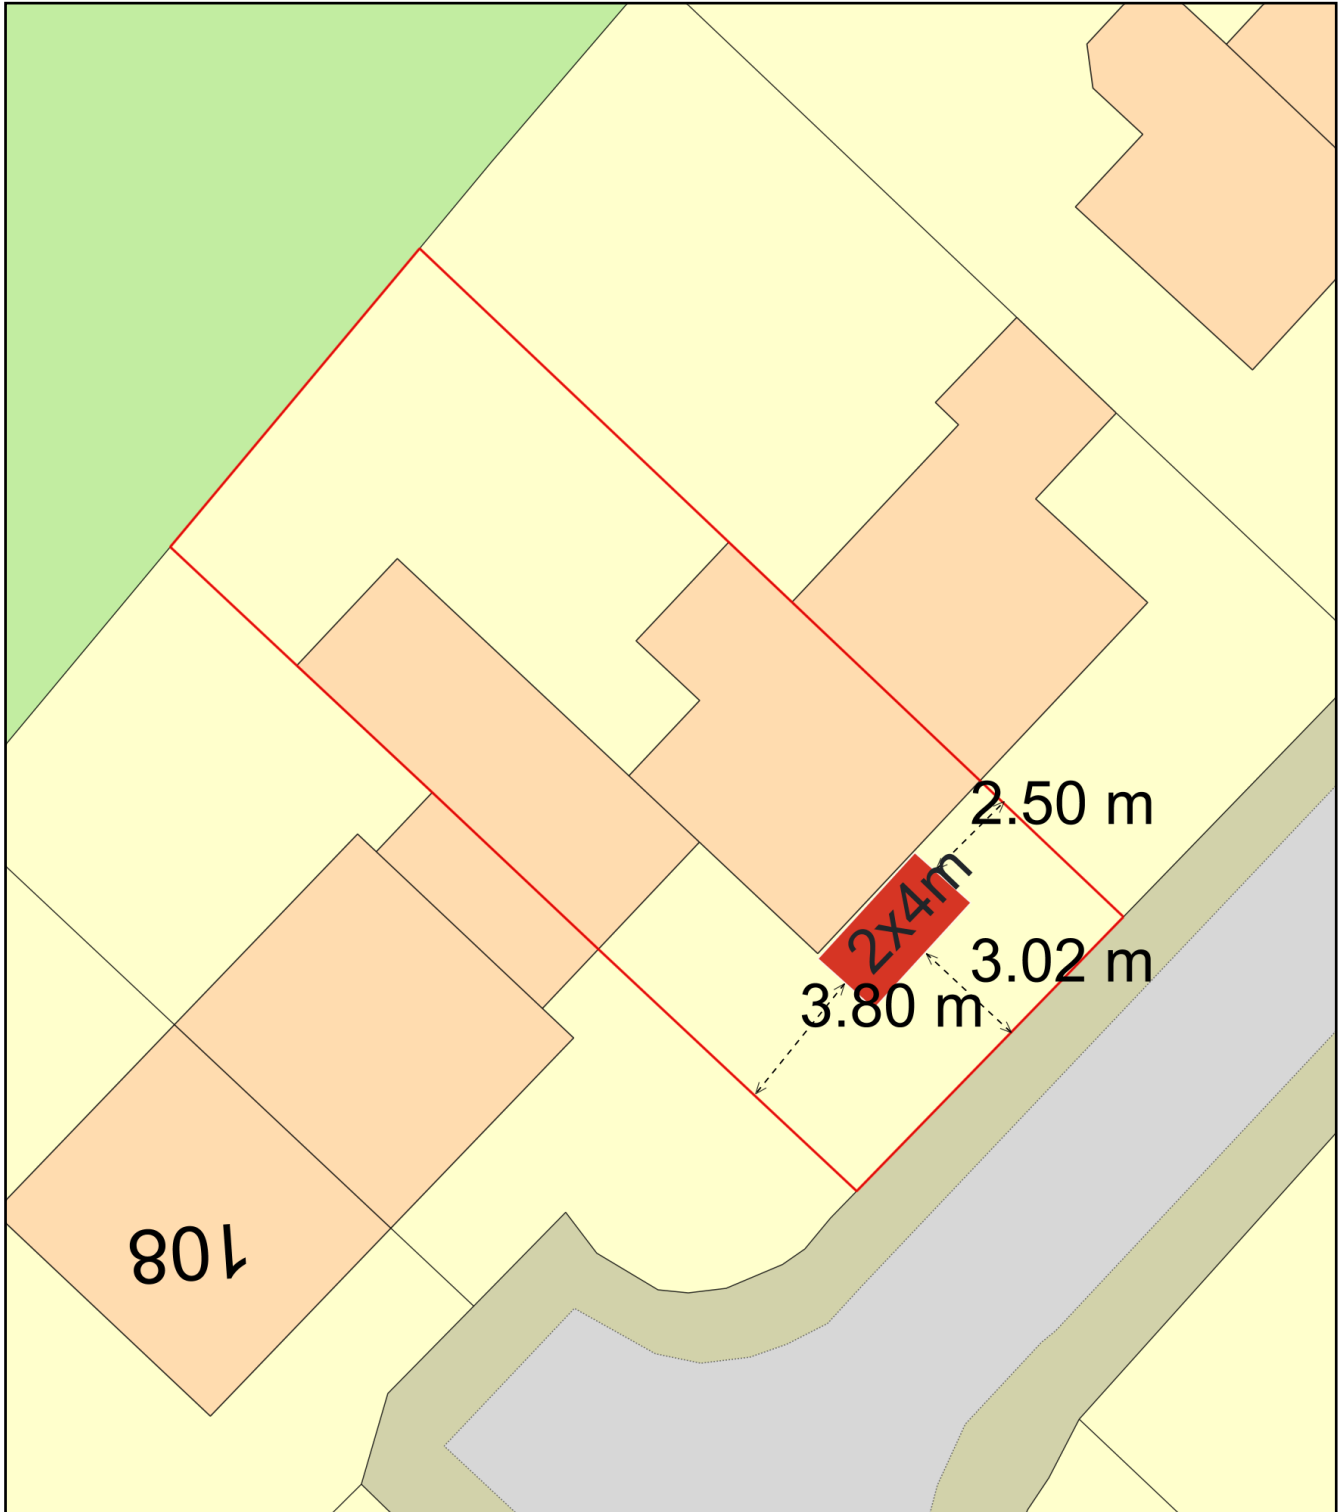

110 North Acre, Longparish

Plan Produced for: Georgia Edney

Date Produced: 30 Jun 2022

Plan Reference Number: TQRQM22181174606162

Scale: 1:200 @ A4