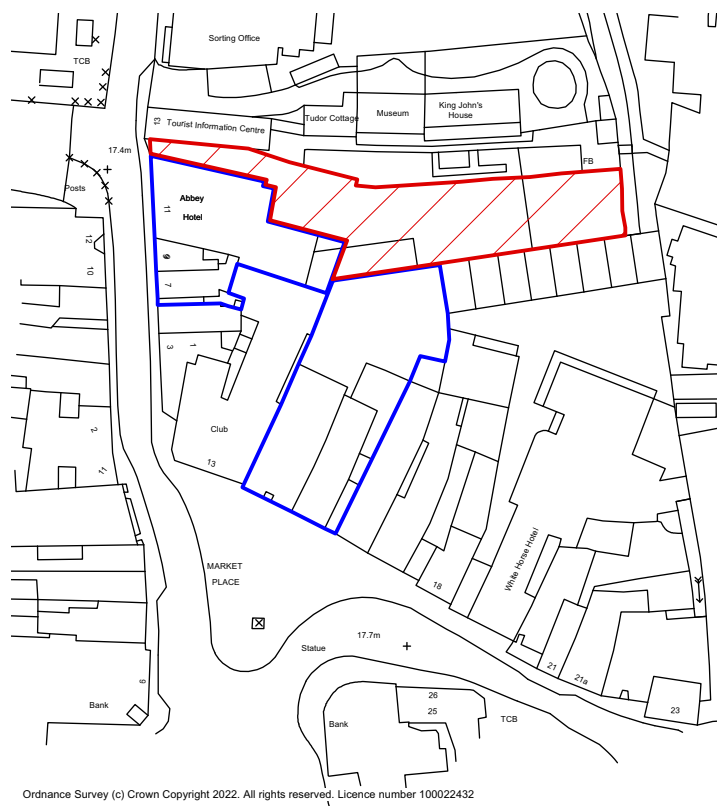

September 2022

db
| Drawn | Checked |

OS Location 1:1250@A3

8020/ OS

Site to rear of 11 Church Street, Romsey SO51 8BT

THE
Genesis Design
STUDIO

CHARTERED ARCHITECTS

MEAD MILL MILL LANE ROMSEY
HAMPSHIRE SO51 8EQ

T : (01794) 519333
F : (01794) 519666
E : mail@thegenesistudiostudio.com

© The Genesis Design Studio Ltd