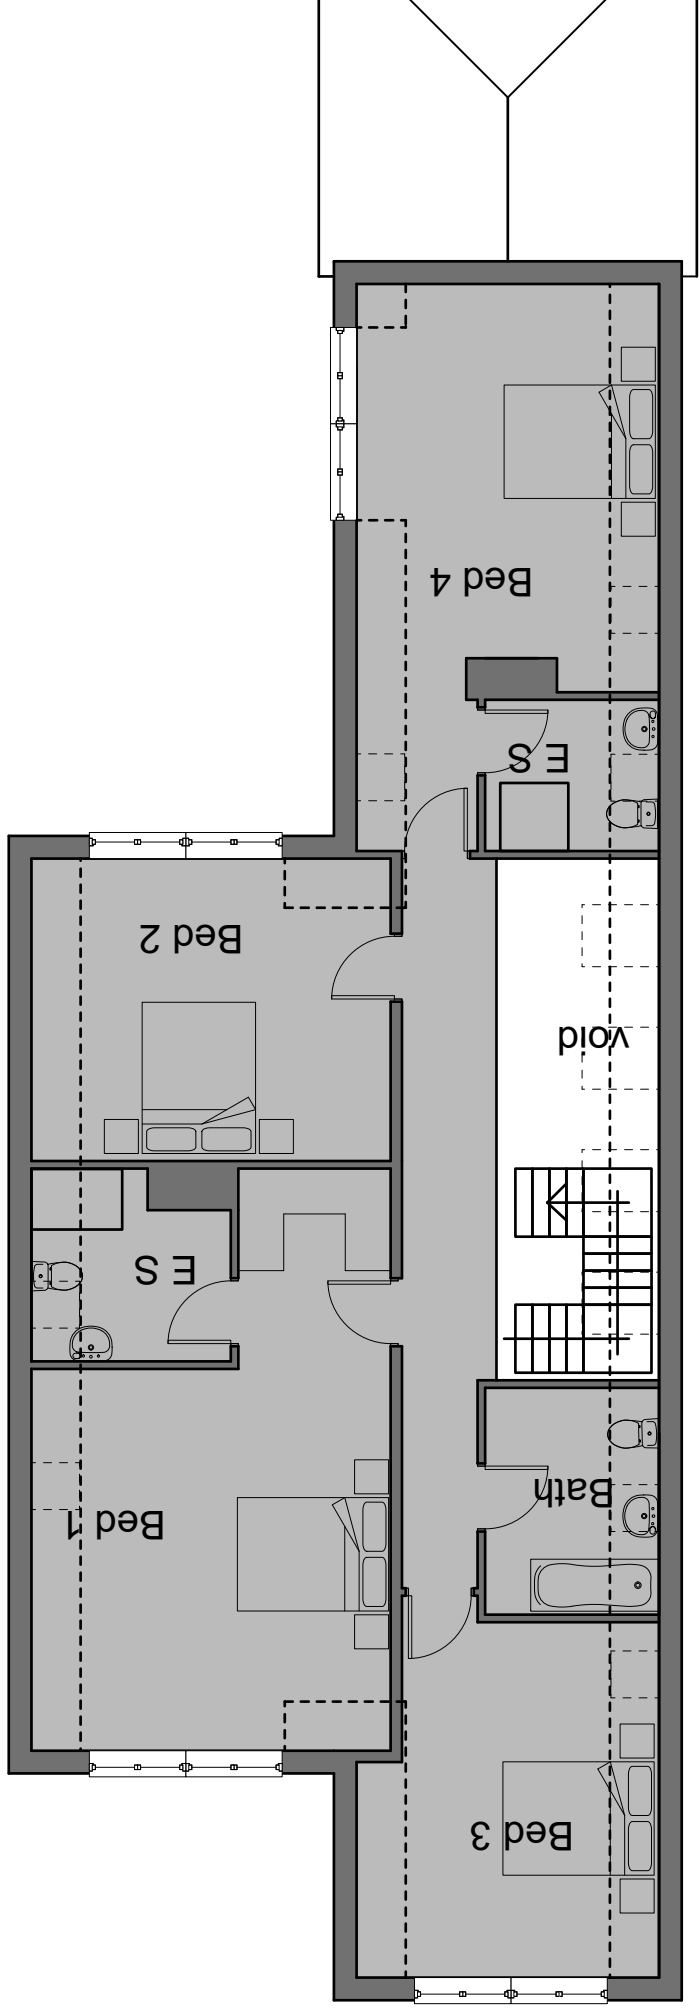

db | dm | created |

March 2022

Site to rear of 11 Church Street, Romsey SO51 8BT

House 1 First Floor Plan 1:100@A3

8020 / P05a

House 1 First Floor Plan

125m²

THE
Genesis Design
STUDIO