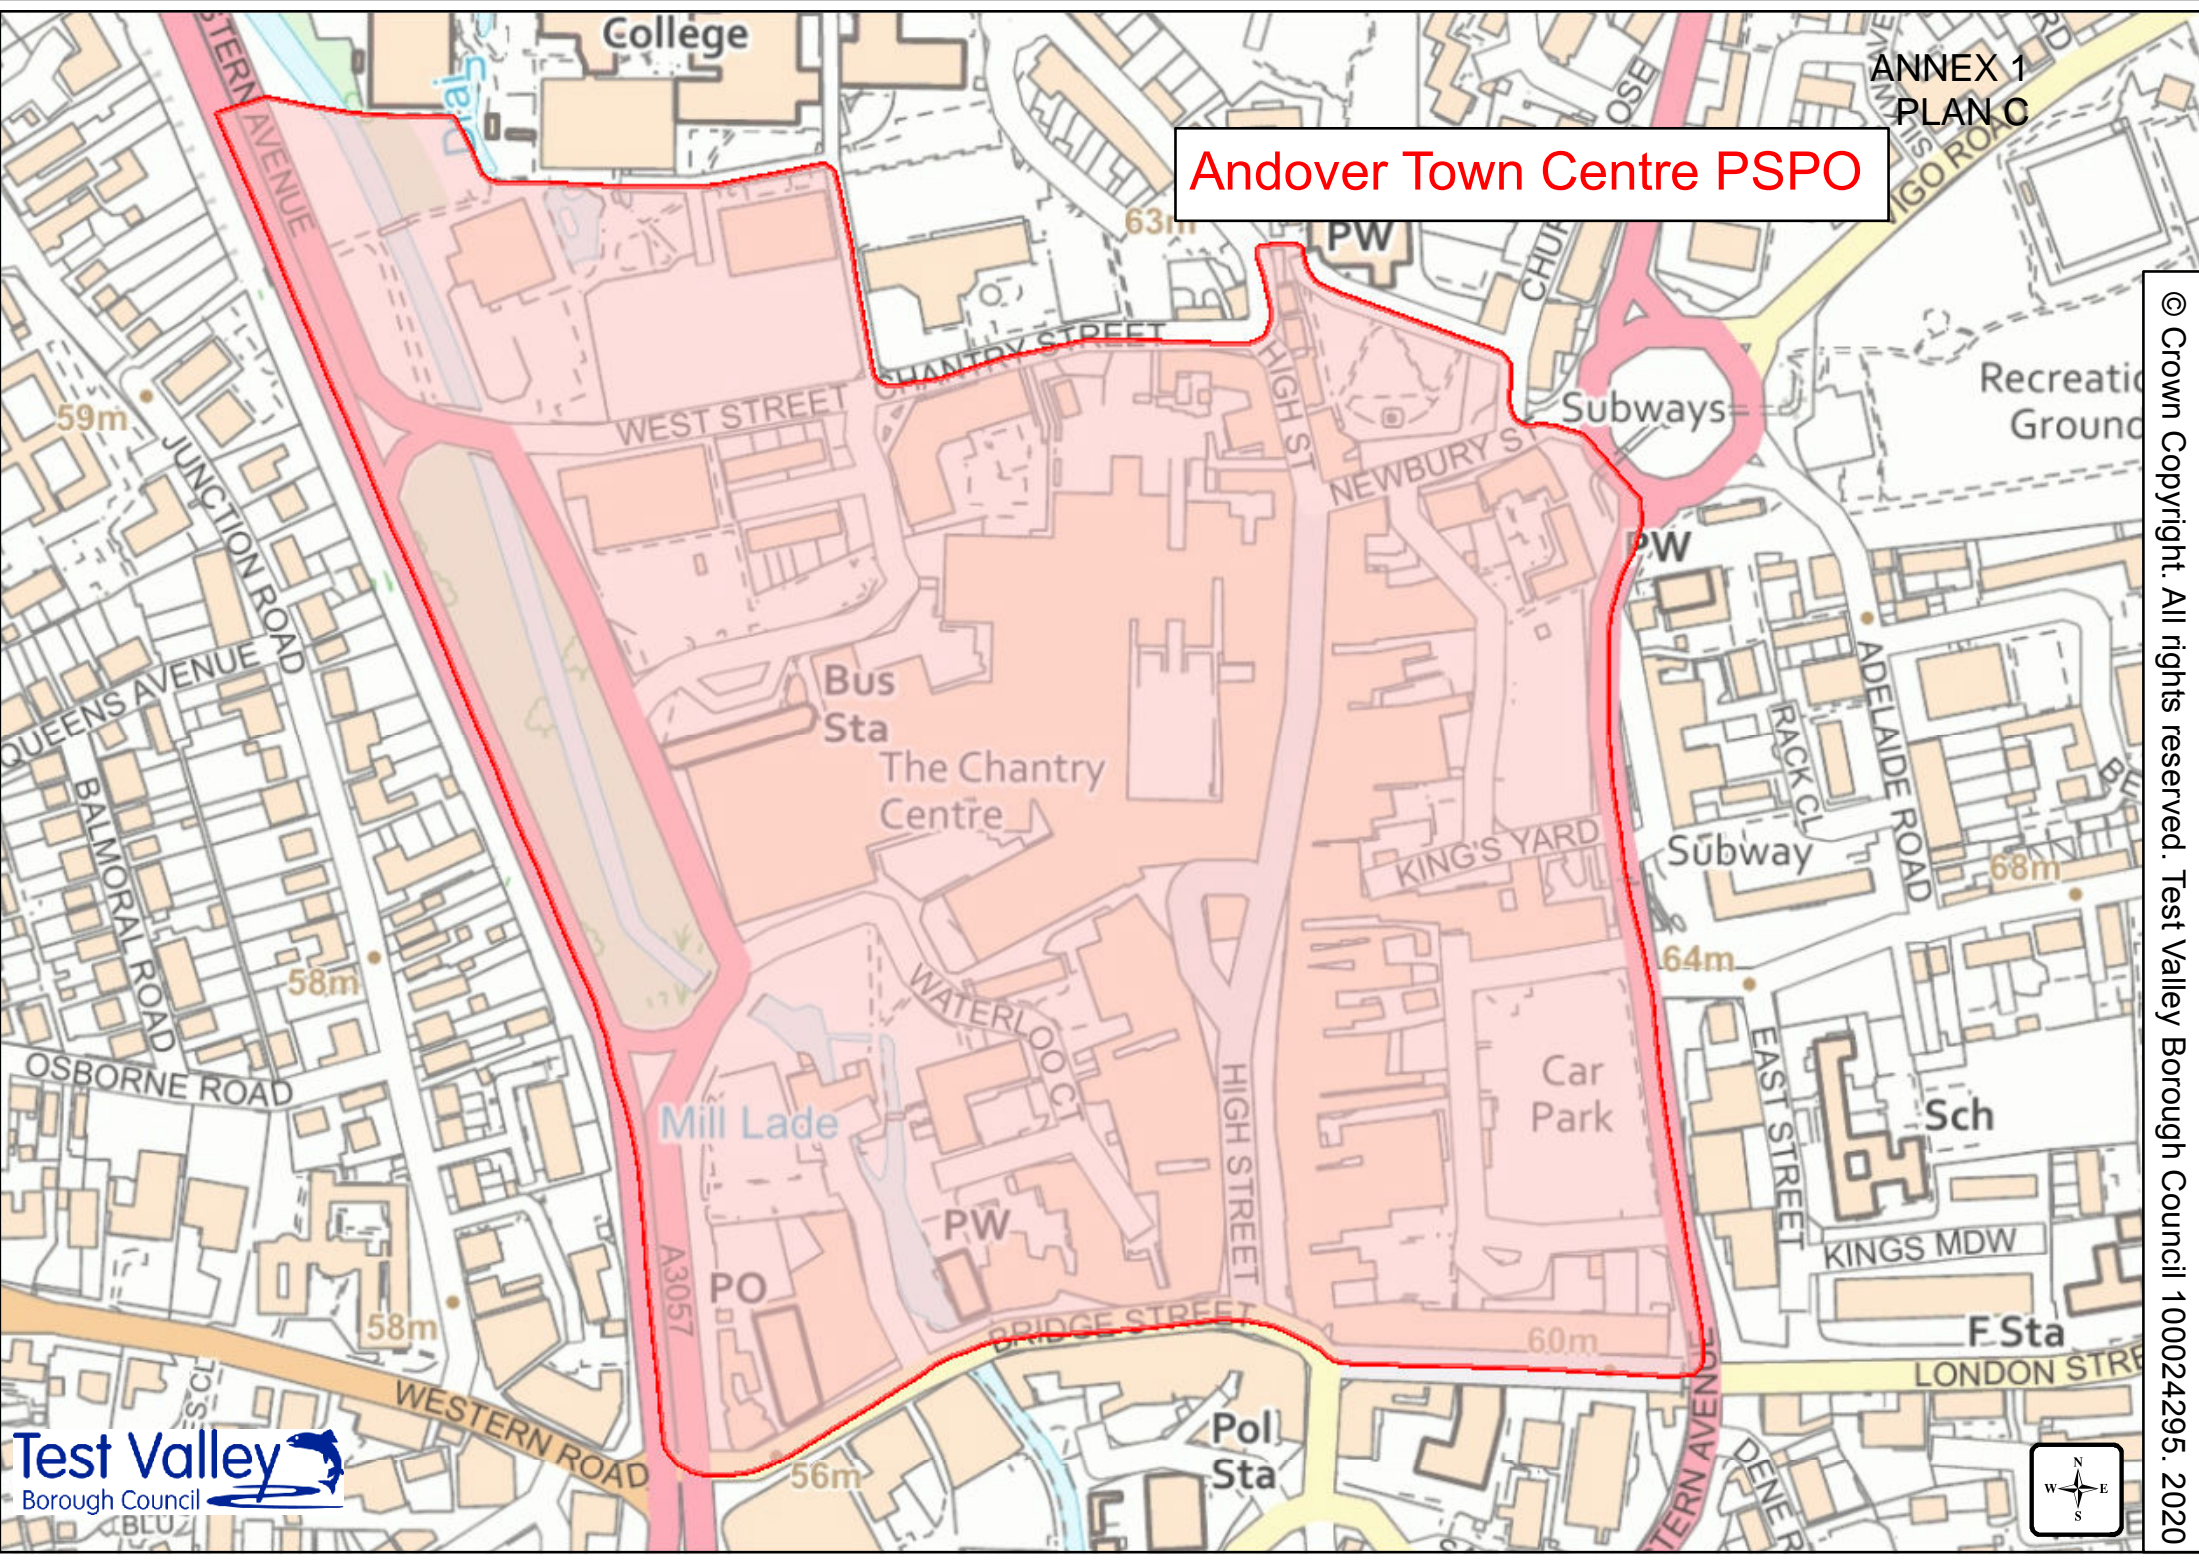

Andover Town Centre PSPO

© Crown Copyright. All rights reserved. Test Valley Borough Council 100024295. 2020