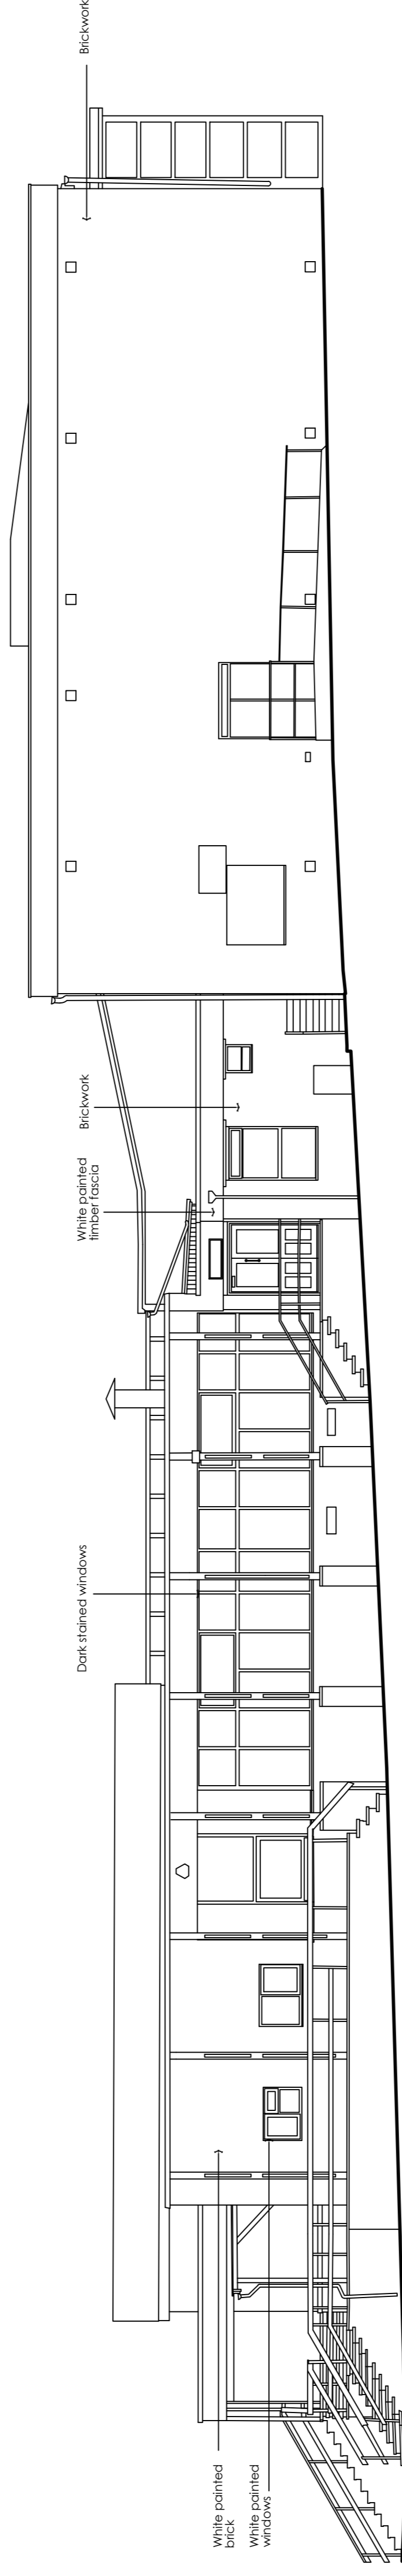

South elevation 1:100 @ A1

East elevation 1:100 @ A1

North elevation 1:100 @ A1

West elevation 1:100 @ A1

PROJECT: Proposed replacement clubhouse at: Trojans sports centre, Stoneham Lane, SO50 9HT.

DRAWING NO: P20-080
DATE: 02-05-003

PLANNING: Existing Elevations

CLIENT: Trojans
SCALE: 1:100 @ A1
DATE: 1 APR 2023
DRAWN BY: SH
CHECKED BY: