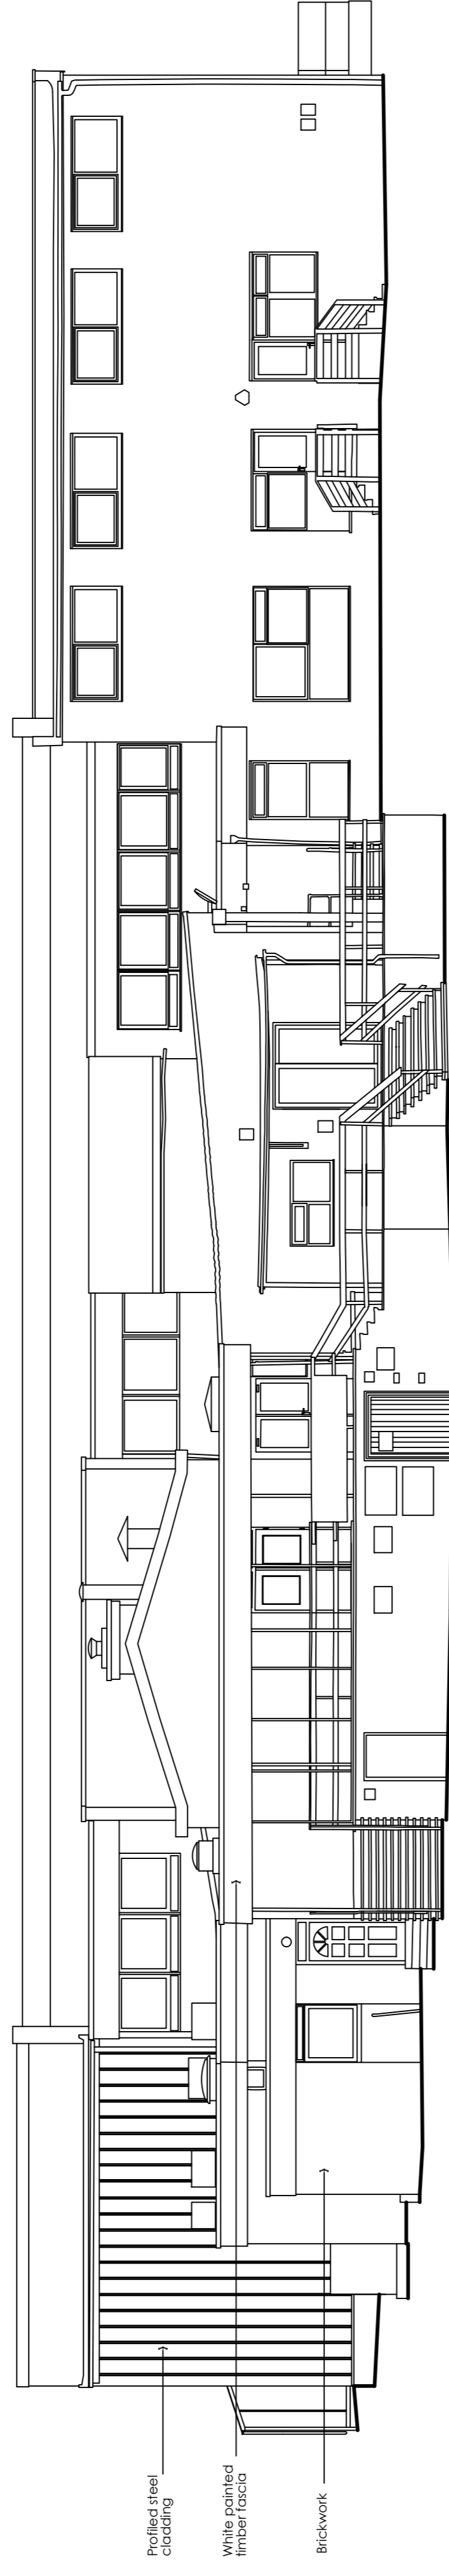

South elevation 1:100 @ A1

East elevation 1:100 @ A1

North elevation 1:100 @ A1

West elevation 1:100 @ A1

PROJECT: Proposed replacement clubhouse at: Trojans sports centre, Stoneham Lane, SO50 9HT.

DRAWING NO: P20-080
DATE: 02-05-003

PLANNING: Existing Elevations

CLIENT: Trojans
SCALE: 1:100 @ A1
DATE: 1 APR 2023
DRAWN BY: SH
CHECKED BY: