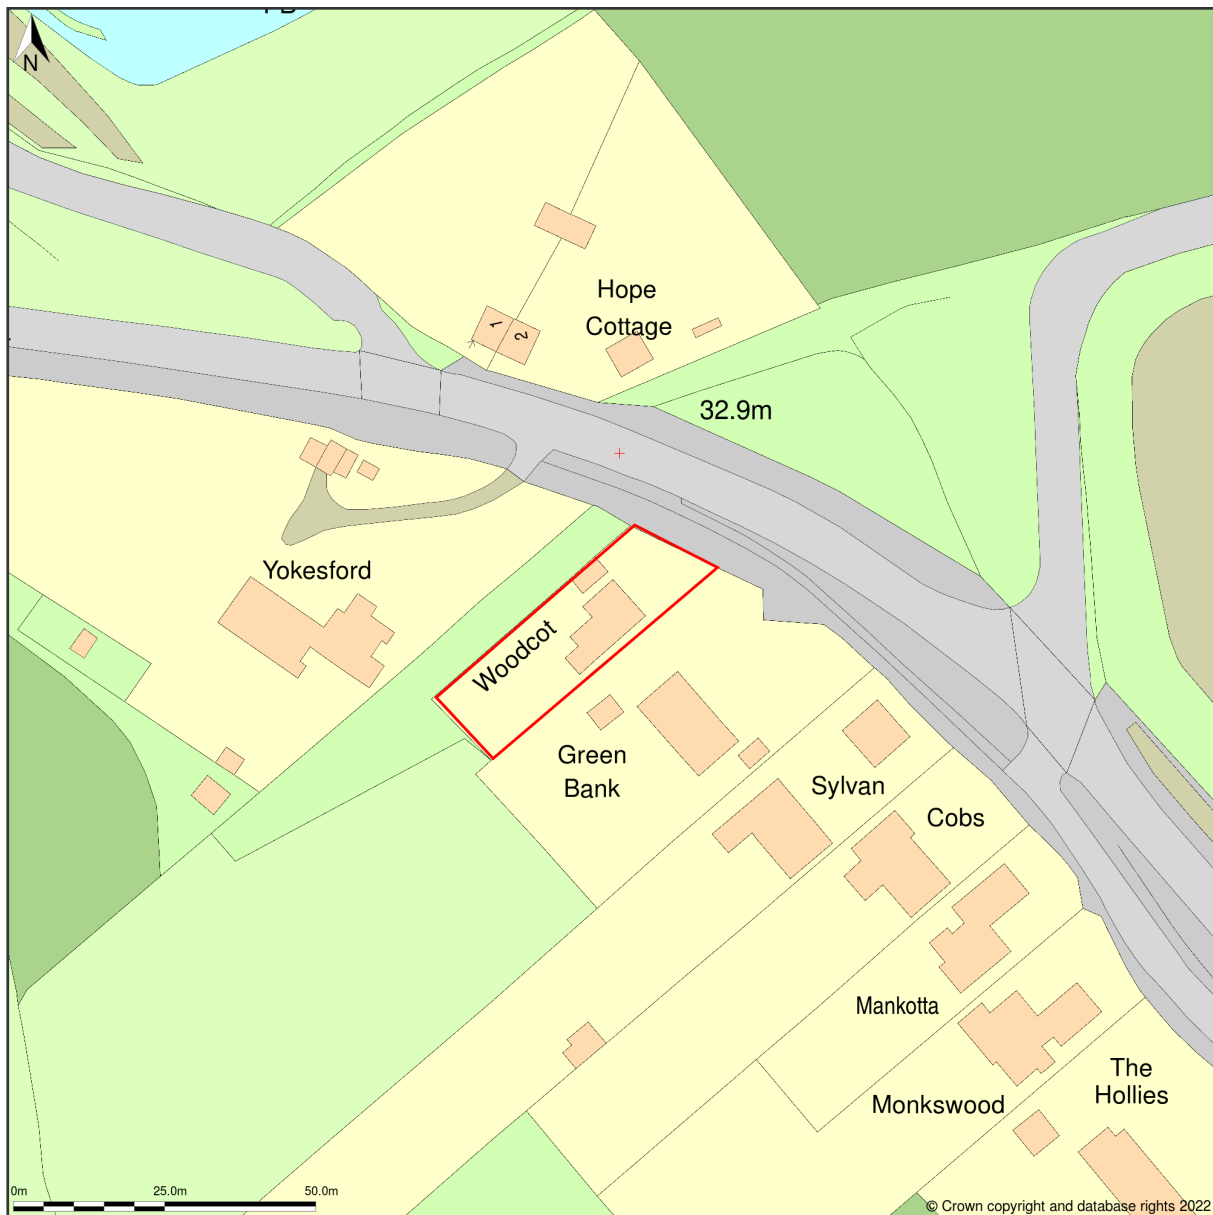

Woodcot, Yokesford Hill, Romsey, Hampshire, SO51 0PF

Site Plan shows area bounded by: 435464.84, 123785.94 435664.84, 123985.94 (at a scale of 1:1250), OSGridRef: SU35562388. The representation of a road, track or path is no evidence of a right of way. The representation of features as lines is no evidence of a property boundary.

Produced on 24th Aug 2022 from the Ordnance Survey National Geographic Database and incorporating surveyed revision available at this date. Reproduction in whole or part is prohibited without the prior permission of Ordnance Survey. © Crown copyright 2022. Supplied by <https://www.buyaplan.co.uk> digital mapping a licensed Ordnance Survey partner (100053143). Unique plan reference: #00757762-C56EC9