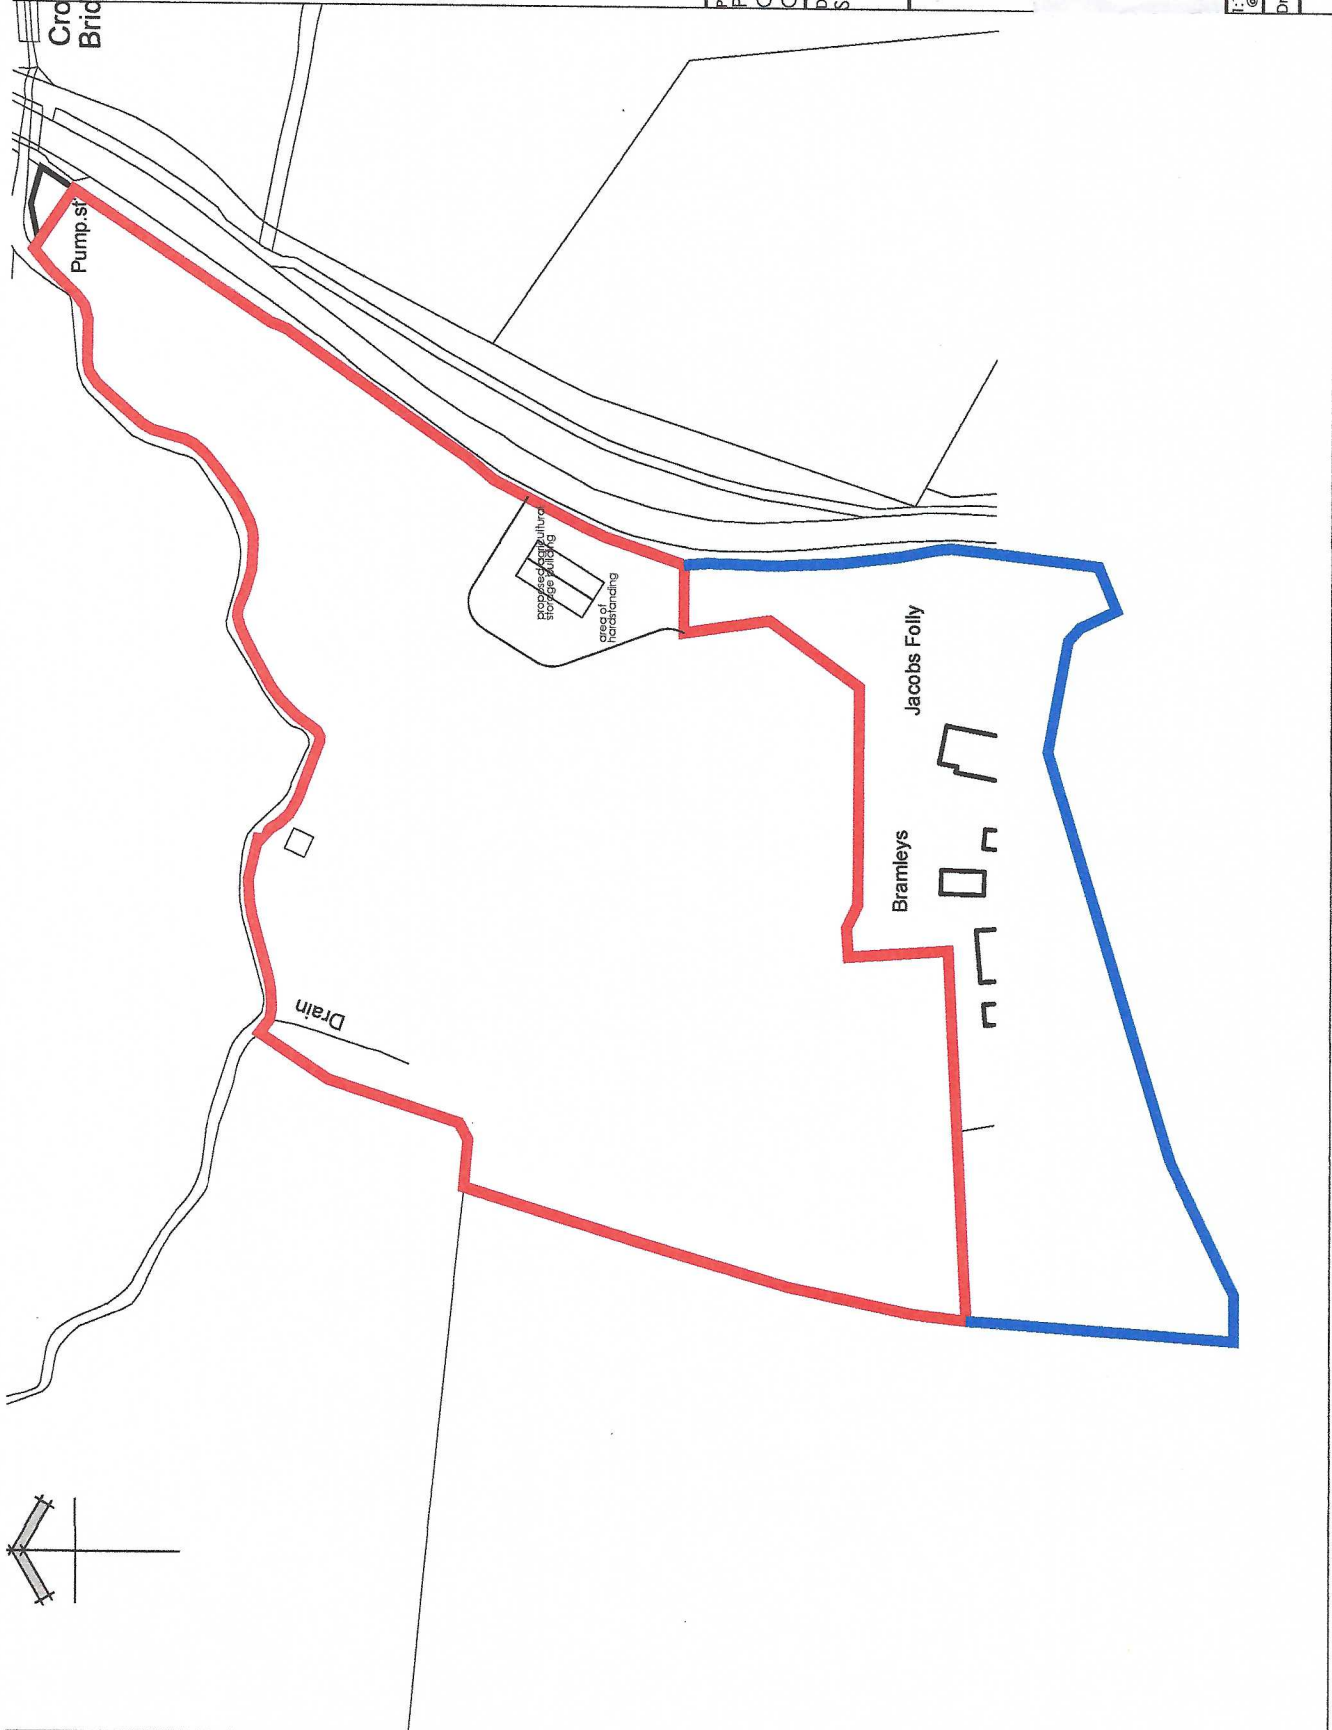

Cra	Rev	Date	Drawn	Checked

Project:
PROPOSED AGRICULTURAL BUILDING
CROOKHILL FIELD
CROOKHILL BRAISHFIELD
Drawing Title:
SITE PLAN

Scale: 1:1000	0	10	20	30	40	50m
Sheet: @A3						Rev: ↓
Dwg No: ↓