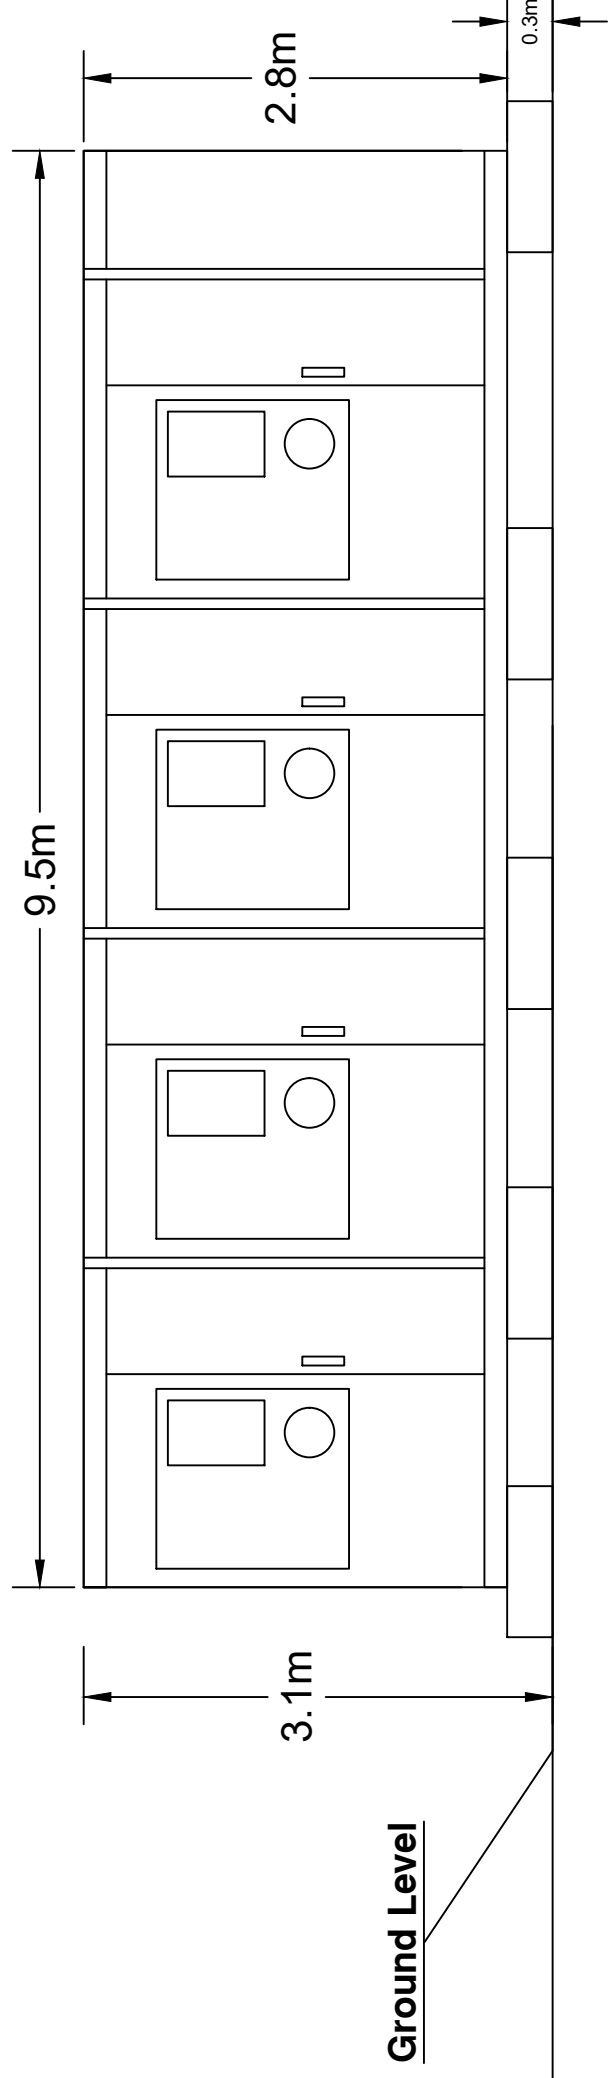

# BESS BATTERY FOUNDATIONS & ELEVATIONS

**FRONT VIEW**

**SIDE VIEW**

Boom Developments Ltd. Address		Project Address	
Boom Developments Ltd. Unit 5E Park Farm Chichester Road Arundel West Sussex BN18 0AG		Land Between: Botley Road A27, Castle Lane & Misslebrooks Lane, SO52 9LY	
Drawing Information			
V No	Revision Note	By	Date
1.0	FINAL	SS	08/11/2023
1.1	Amended	SS	10/11/2023
1.2	Address Corrected	SS	15/11/2023
Drawing Information			
Scale		1:50 @ A3	
Stage		FINAL	
Drawing Name		BESS Battery Foundations & Elevations	
Drawing Number		MISB 998	
Designed By		Sam Smith	