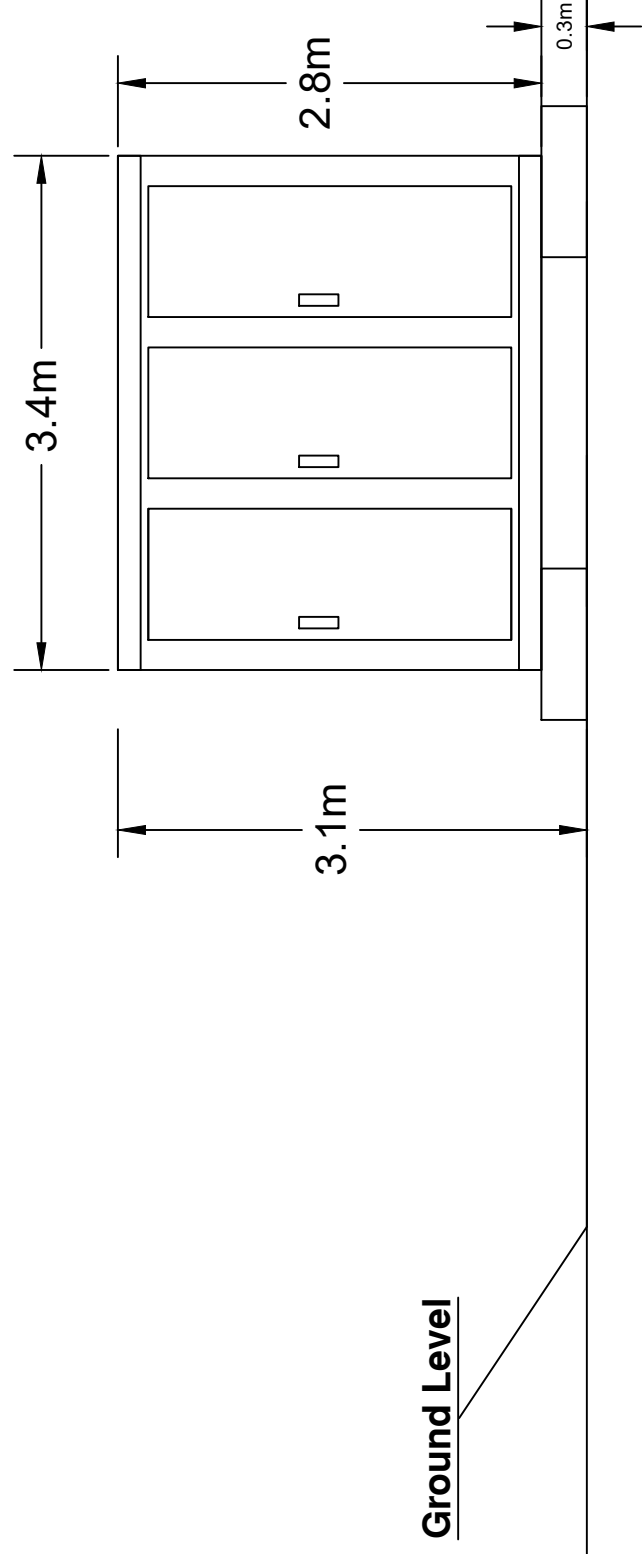

# BESS BATTERY FOUNDATIONS & ELEVATIONS

**FRONT VIEW**

**SIDE VIEW**

Boom Developments Ltd. Address		Project Address	
Boom Developments Ltd. Unit 5E Park Farm Chichester Road Arundel West Sussex BN18 0AG		Land Between: Botley Road A27, Castle Lane & Misslebrooks Lane, SO52 9LY	
Drawing Information			
V No	Revision Note	By	Date
1.0	FINAL	SS	08/11/2023
1.1	Amended	SS	10/11/2023
1.2	Address Corrected	SS	15/11/2023
Drawing Information			
Scale		1:50 @ A3	
Stage		FINAL	
Drawing Name		BESS Battery Foundations & Elevations	
Drawing Number		MISB 998	
Designed By		Sam Smith	