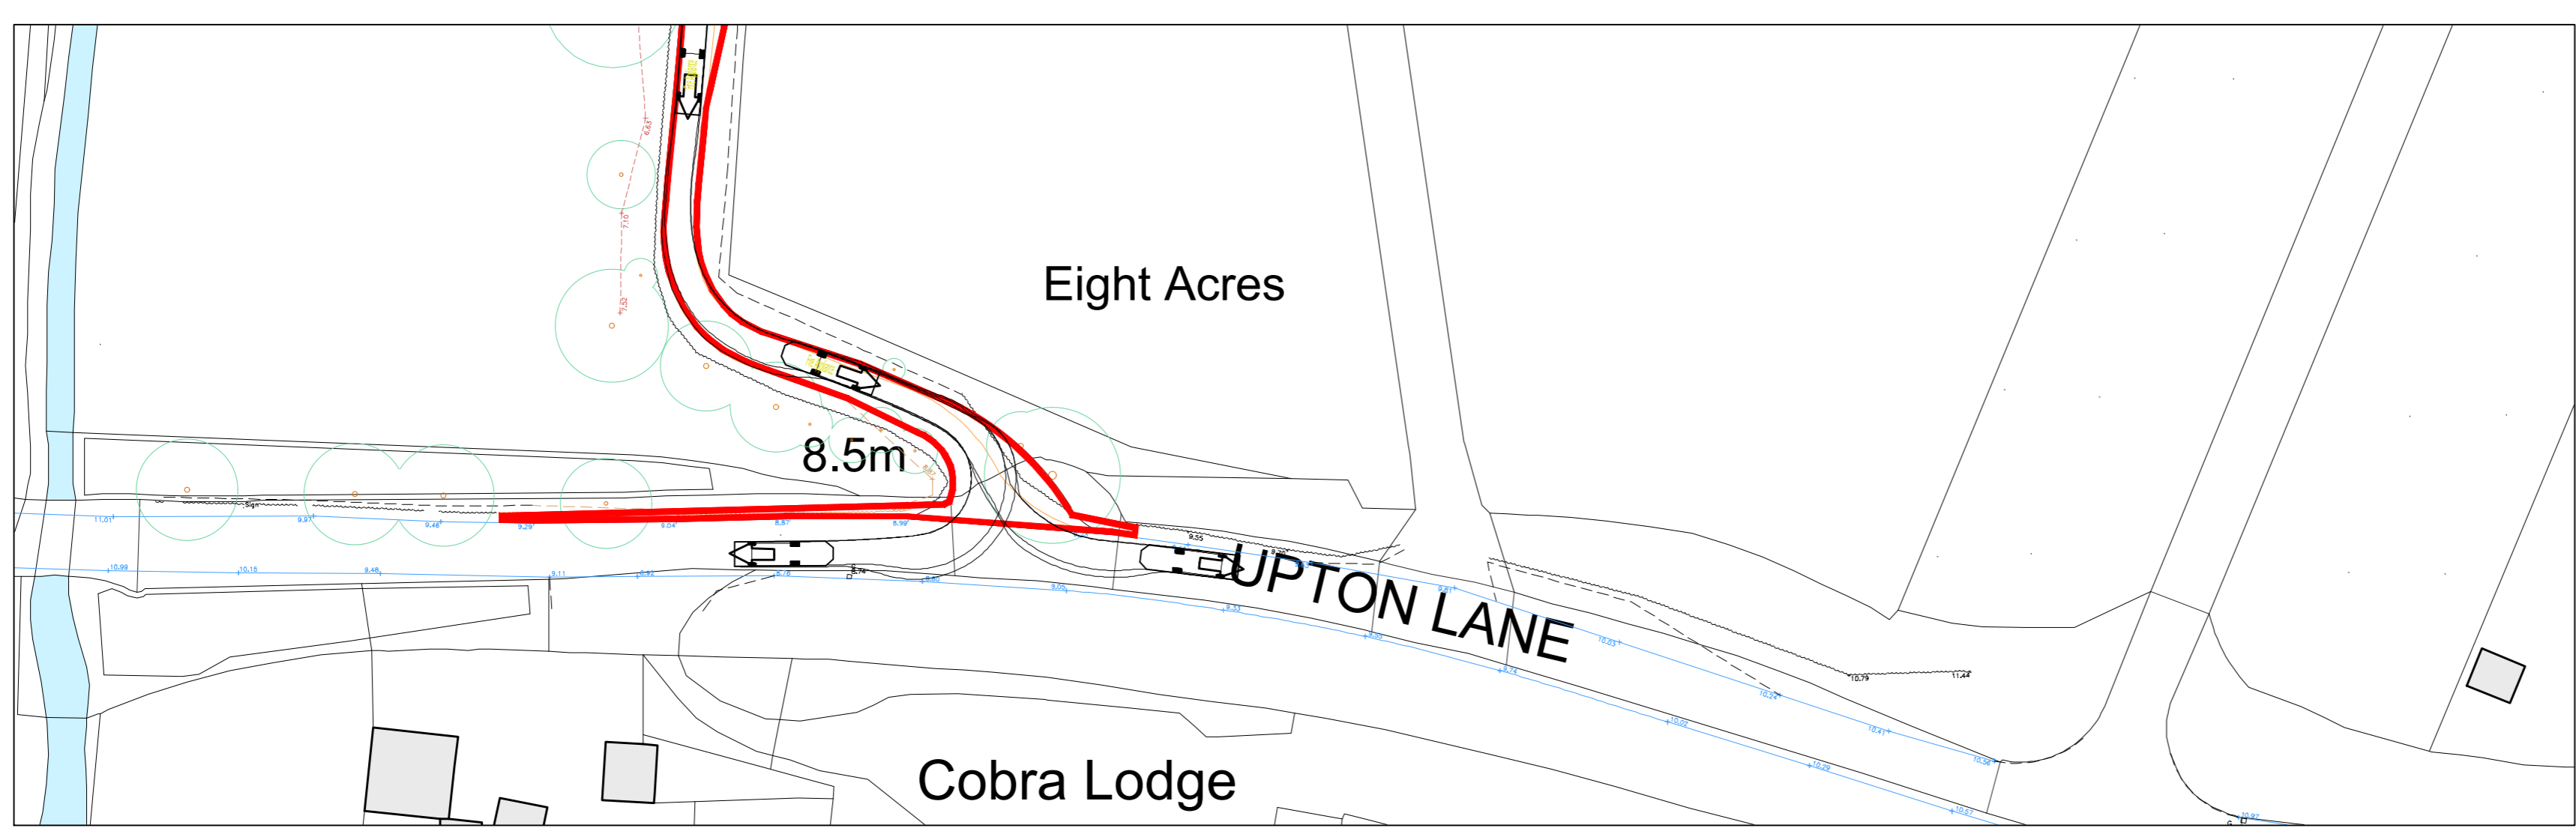

Rev.	Revision Note/Purpose of Issue	Drawn By	Date	Checked By	Date
X	A - Approved				
X	B - Approved with comments				
X	C - Do not use				

Client: Mr J Finnegan

Job title: Land at 'Casa Aquila' Upton Lane, Nursling, Southampton, SO16 0XY

Drawing title: Technical Site Layout Fire Appliance Turning - by Eric Woodgate

Drawn	Date	Checked	Date	Scale
CP	06/09/23	CP	06/09/23	at A1 1:500

Job No.: 22-171 CSA MHA XX ZZ DR A 0032 P02

Purpose of Issue: PLANNING APPLICATION