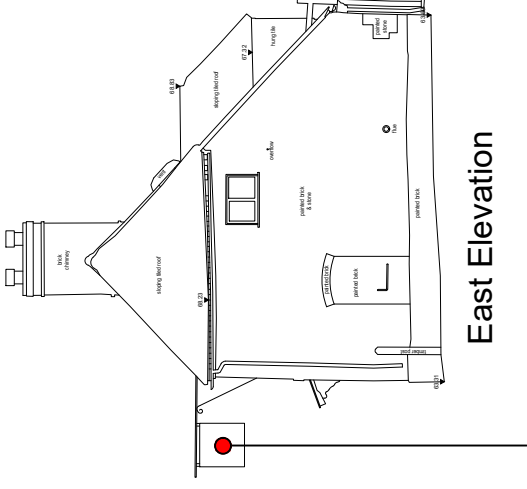

BEN 1020 Retention of signage and Public Art commemorating The Black Swan (06/10/23)

Proposed location for public art to commemorate the pub

Proposed restoration and minor re-wording to advert

East Elevation