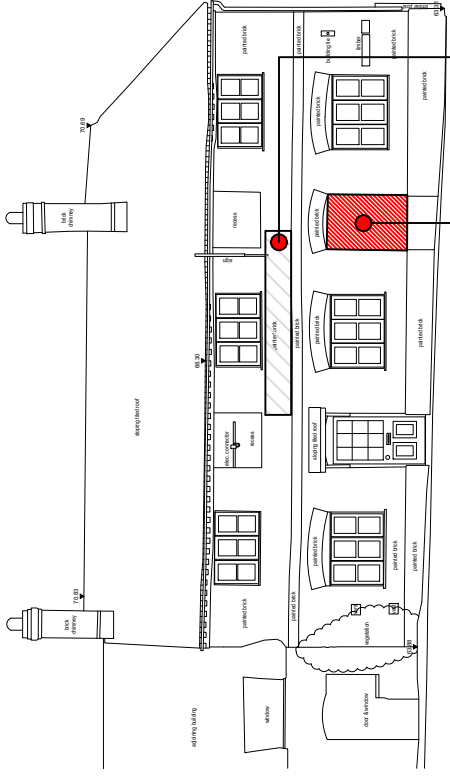

BEN 1020 Retention of signage and Public Art commemorating The Black Swan (06/10/23)

Proposed location for public art to commemorate the pub

Proposed restoration and minor re-wording to advert

East Elevation

Proposed restoration and minor re-wording to blade sign