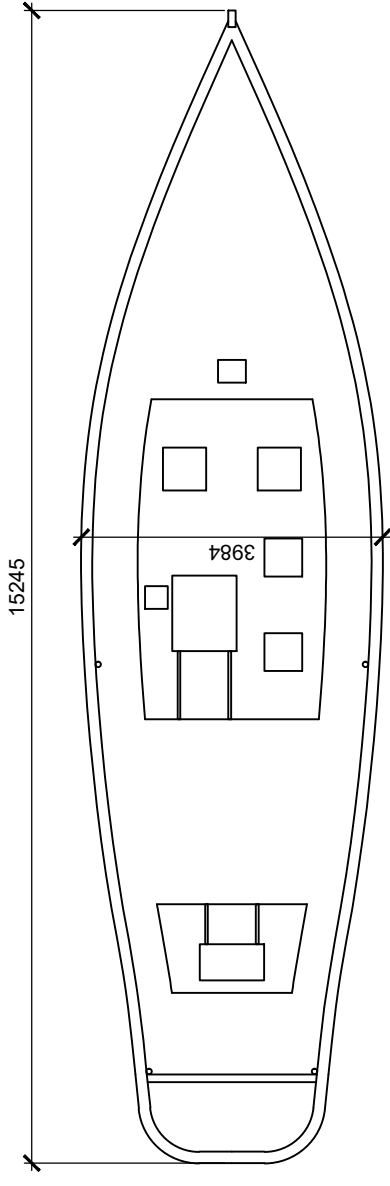

Plan View

Canvas cover on timber poles with guide ropes

Side View

Front View

Canvas cover on timber poles with guide ropes

Rear View

Rev No.	Revision Note.	Date	Drawn	Checked

NUMBER - REV - CLIENT - PROJECT
04300-02 - A - Manor Farm - The Ariadne

TITLE The Ariadne		SHEET 01	SCALE 1:100
DRN BY AW	CHK BY AW	PAPER SIZE A3	

BOURNE VALLEY ASSOCIATES
 ANDOVER LANE FARM
 FABERSTOWN
 ANDOVER
 HAMPSHIRE
 SP11 9PE
 Tel: 01264 850159
 Email: info@bournevalley.co.uk