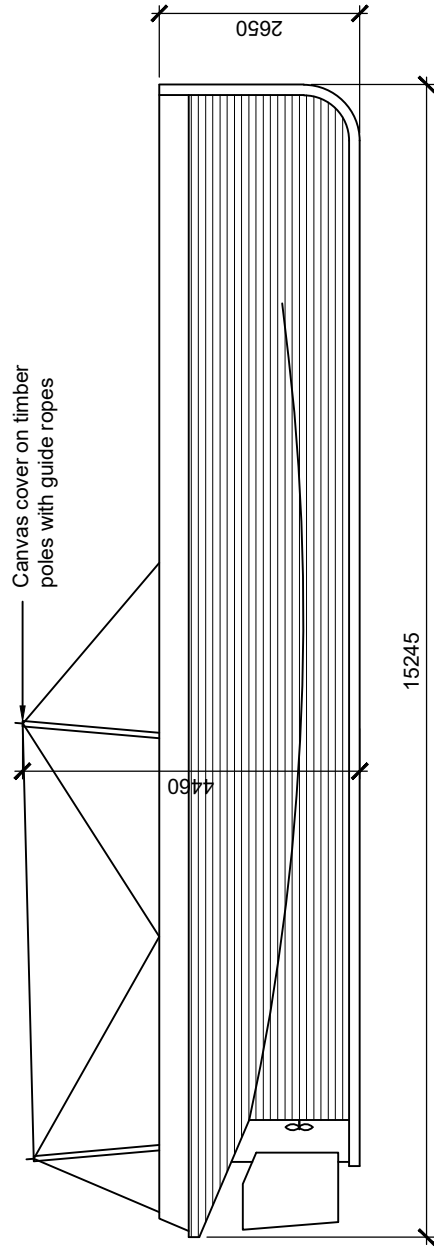

Plan View

Canvas cover on timber poles with guide ropes

Side View

Front View

Canvas cover on timber poles with guide ropes

Rear View

Rev No.	Revision Note.	Date	Drawn	Checked

NUMBER - REV - CLIENT - PROJECT
04300-02 - A - Manor Farm - The Ariadne

TITLE The Ariadne		SHEET 01	SCALE 1:100
DRN BY AW	CHK BY AW	PAPER SIZE A3	

BOURNE VALLEY ASSOCIATES
 ANDOVER LANE FARM
 FABERSTOWN
 ANDOVER
 HAMPSHIRE
 SP11 9PE
 Tel: 01264 850159
 Email: info@bournevalley.co.uk