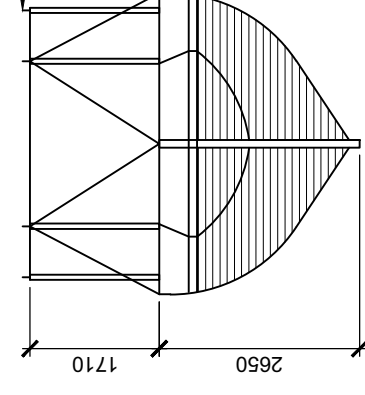

Plan View

Canvas cover on timber poles with guide ropes

Side View

Front View

Canvas cover on timber poles with guide ropes

Rear View

Rev No.	Revision Note.	Date	Drawn	Checked

NUMBER - REV - CLIENT - PROJECT
04300-02 - A - Manor Farm - The Ariadne

TITLE The Ariadne		SHEET 01	SCALE 1:100
DRN BY AW	CHK BY AW	PAPER SIZE A3	

BOURNE VALLEY ASSOCIATES
 ANDOVER LANE FARM
 FABERSTOWN
 ANDOVER
 HAMPSHIRE
 SP11 9PE
 Tel: 01264 850159
 Email: info@bournevalley.co.uk